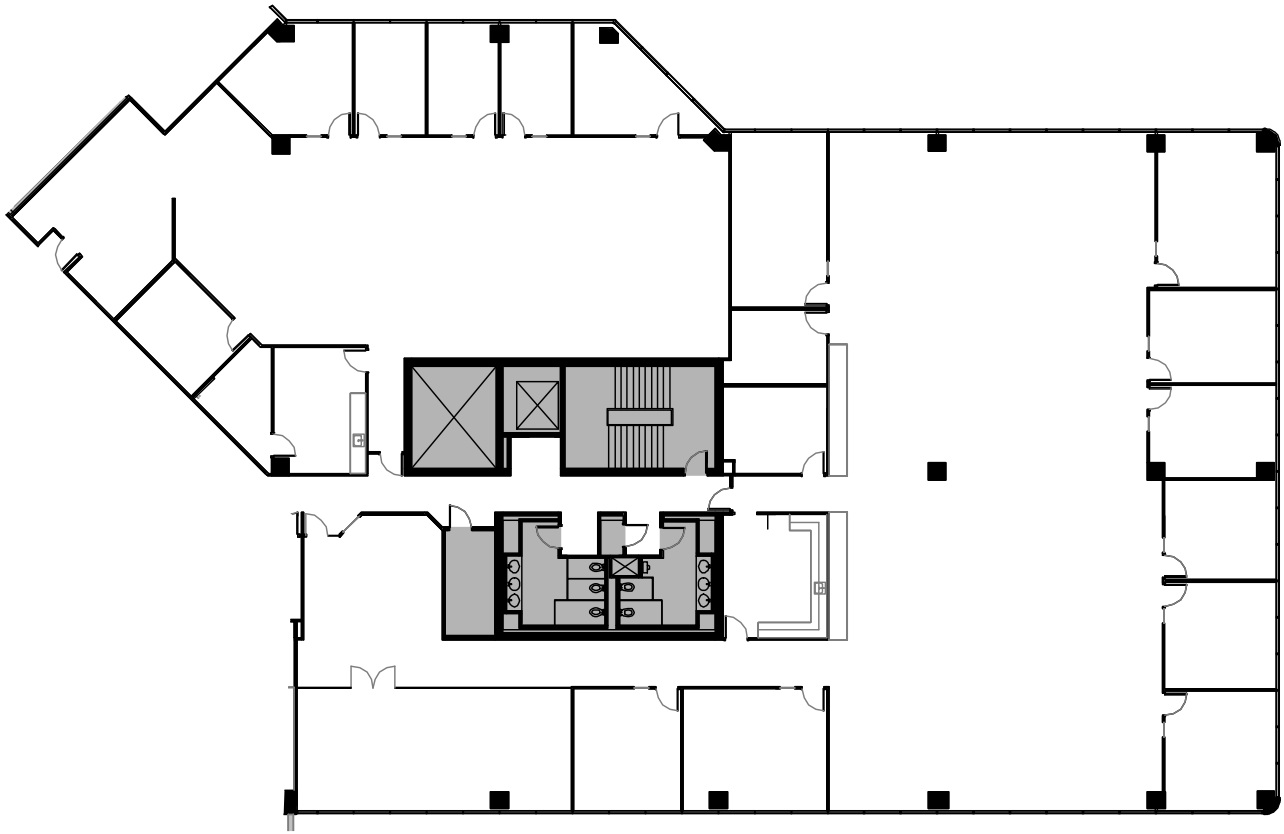

## Suite 750 - 15,902 RSF

W. RYAN STOUT  
Managing Director  
(303) 813 6448  
ryan.stout@cushwake.com

NATHAN J. BRADLEY  
Managing Director  
(303) 813 6444  
nate.bradley@cushwake.com

ZACHARY T. WILLIAMS  
Director  
(303) 813 6474  
zach.williams@cushwake.com