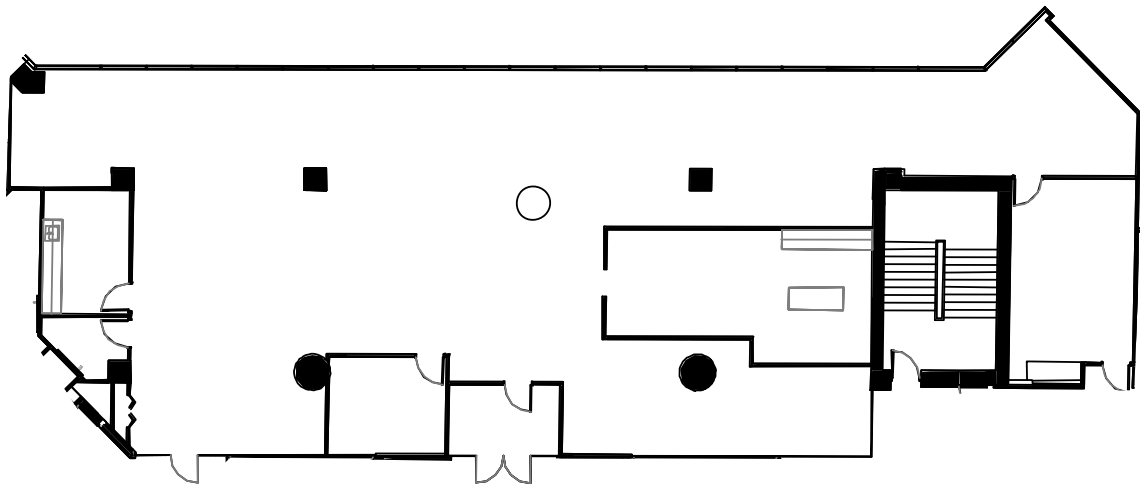

## Suite 415 - 5,710 RSF

W. RYAN STOUT  
Managing Director  
(303) 813 6448  
ryan.stout@cushwake.com

NATHAN J. BRADLEY  
Managing Director  
(303) 813 6444  
nate.bradley@cushwake.com

ZACHARY T. WILLIAMS  
Director  
(303) 813 6474  
zach.williams@cushwake.com