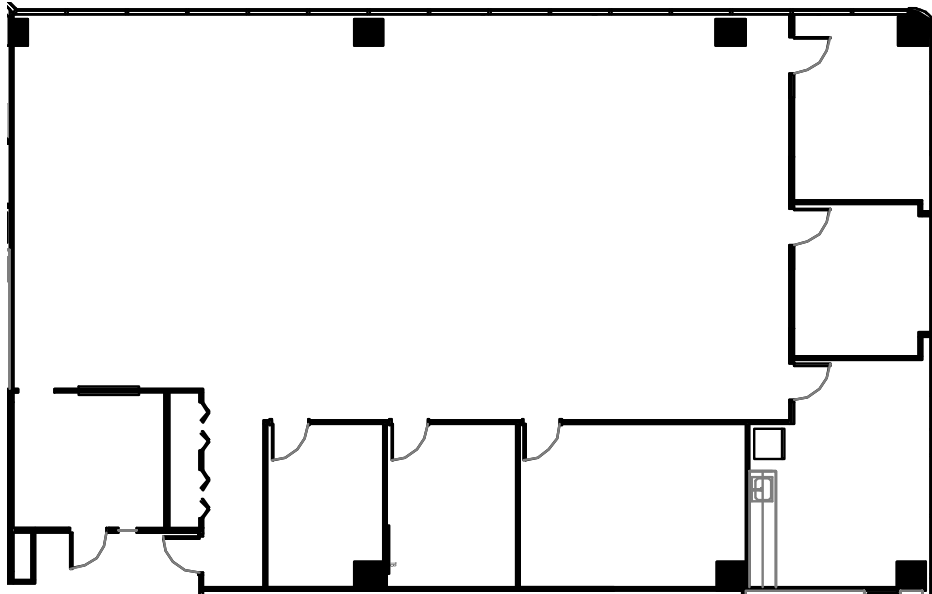

Suite 425 - 4,514 RSF

W. RYAN STOUT
Managing Director
(303) 813 6448
ryan.stout@cushwake.com

NATHAN J. BRADLEY
Managing Director
(303) 813 6444
nate.bradley@cushwake.com

ZACHARY T. WILLIAMS
Director
(303) 813 6474
zach.williams@cushwake.com