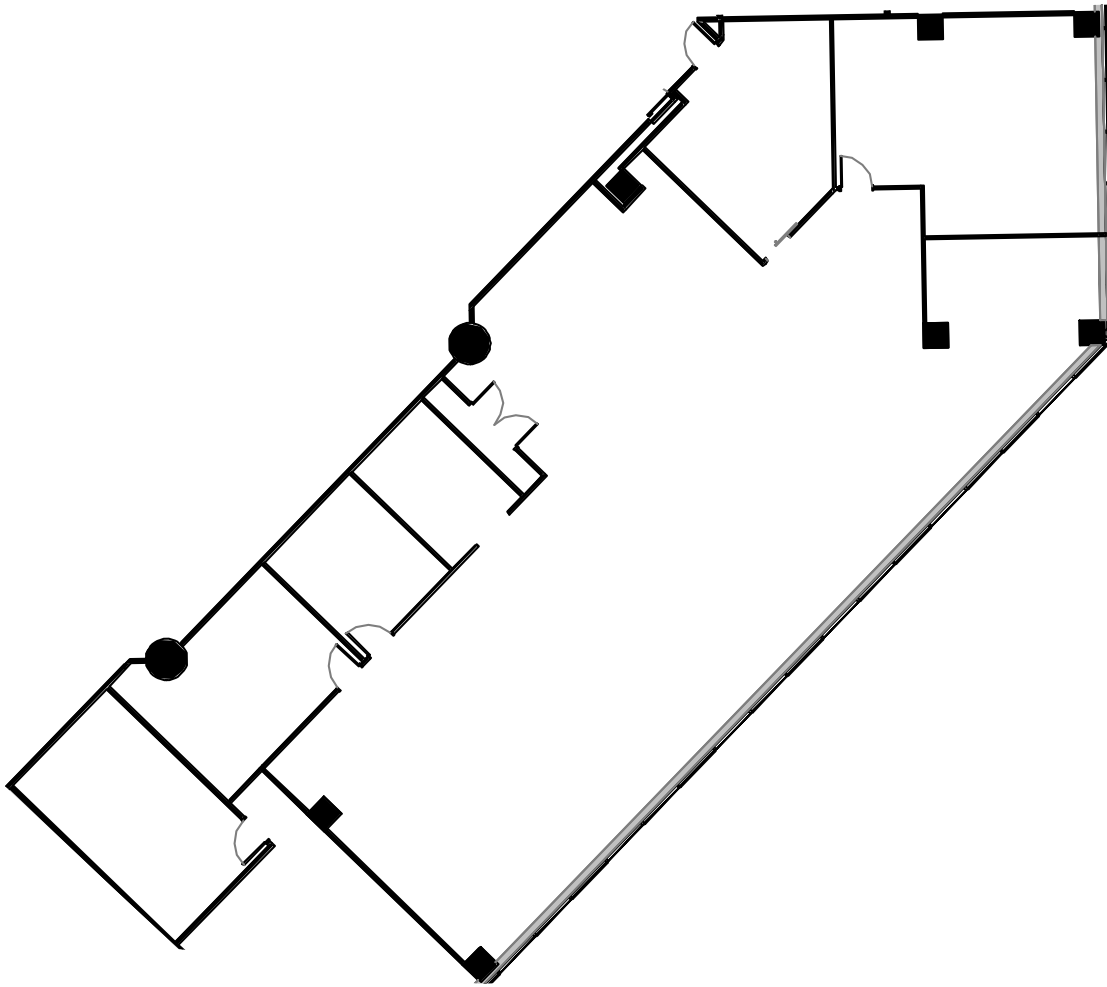

## Suite 551 - 5,204 RSF

W. RYAN STOUT  
Managing Director  
(303) 813 6448  
ryan.stout@cushwake.com

NATHAN J. BRADLEY  
Managing Director  
(303) 813 6444  
nate.bradley@cushwake.com

ZACHARY T. WILLIAMS  
Director  
(303) 813 6474  
zach.williams@cushwake.com