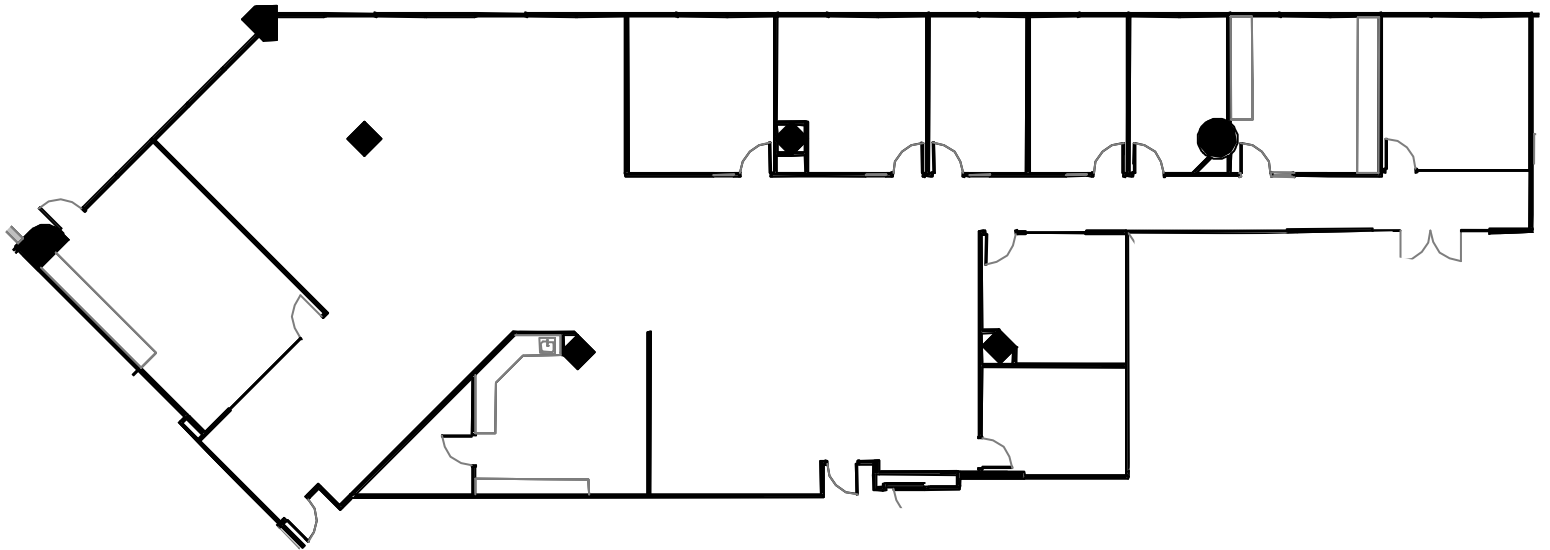

## Suite 705 - 6,712 RSF

W. RYAN STOUT  
Managing Director  
(303) 813 6448  
ryan.stout@cushwake.com

NATHAN J. BRADLEY  
Managing Director  
(303) 813 6444  
nate.bradley@cushwake.com

ZACHARY T. WILLIAMS  
Director  
(303) 813 6474  
zach.williams@cushwake.com