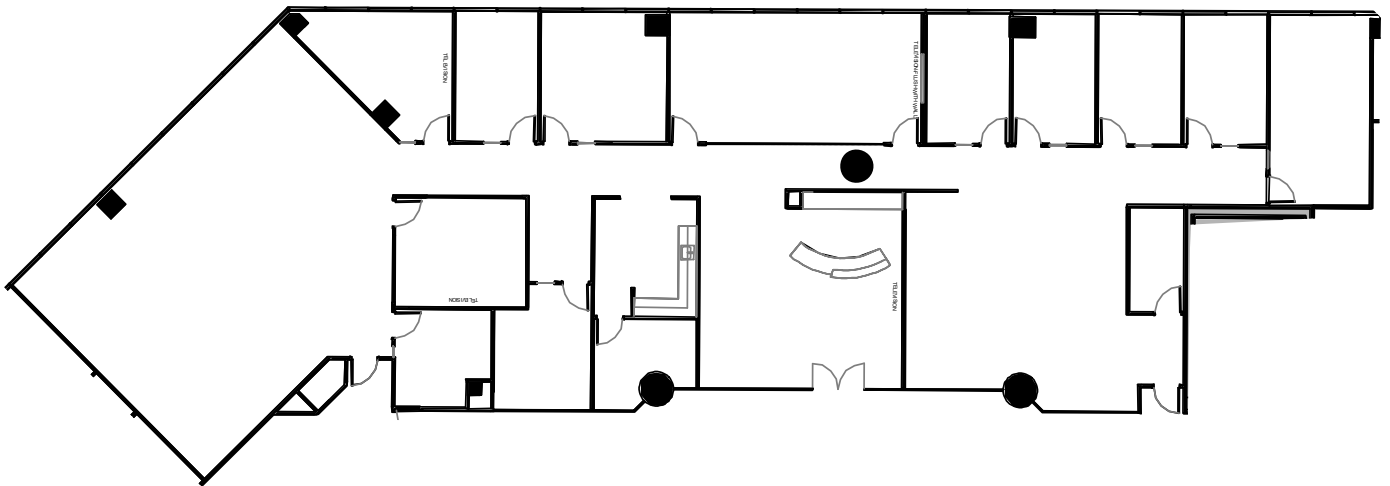

Suite 760 - 7,518 RSF

W. RYAN STOUT
Managing Director
(303) 813 6448
ryan.stout@cushwake.com

NATHAN J. BRADLEY
Managing Director
(303) 813 6444
nate.bradley@cushwake.com

ZACHARY T. WILLIAMS
Director
(303) 813 6474
zach.williams@cushwake.com