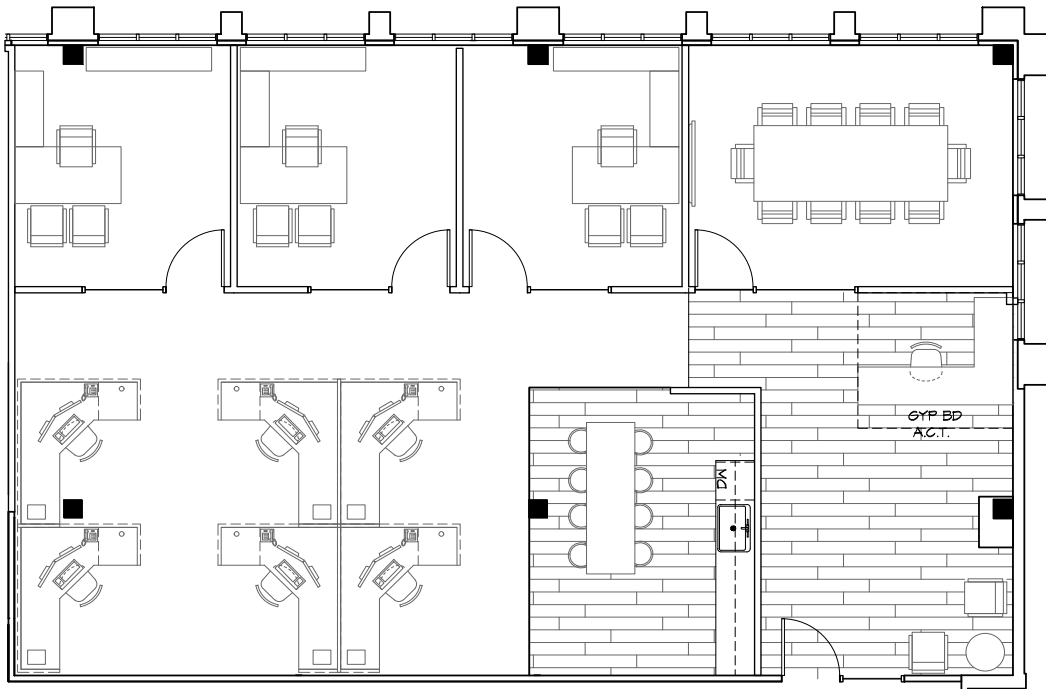

# Building 1

Suite 210 | 2,030 RSF

DENVER WEST - 1  
SUITE - 210

Caitlin Ellenson  
303 312 1914  
caitlin.ellenson@cushwake.com

W. Ryan Stout  
303.813.6448  
ryan.stout@cushwake.com

Zachary T. Williams  
303.813.6474  
zach.williams@cushwake.com