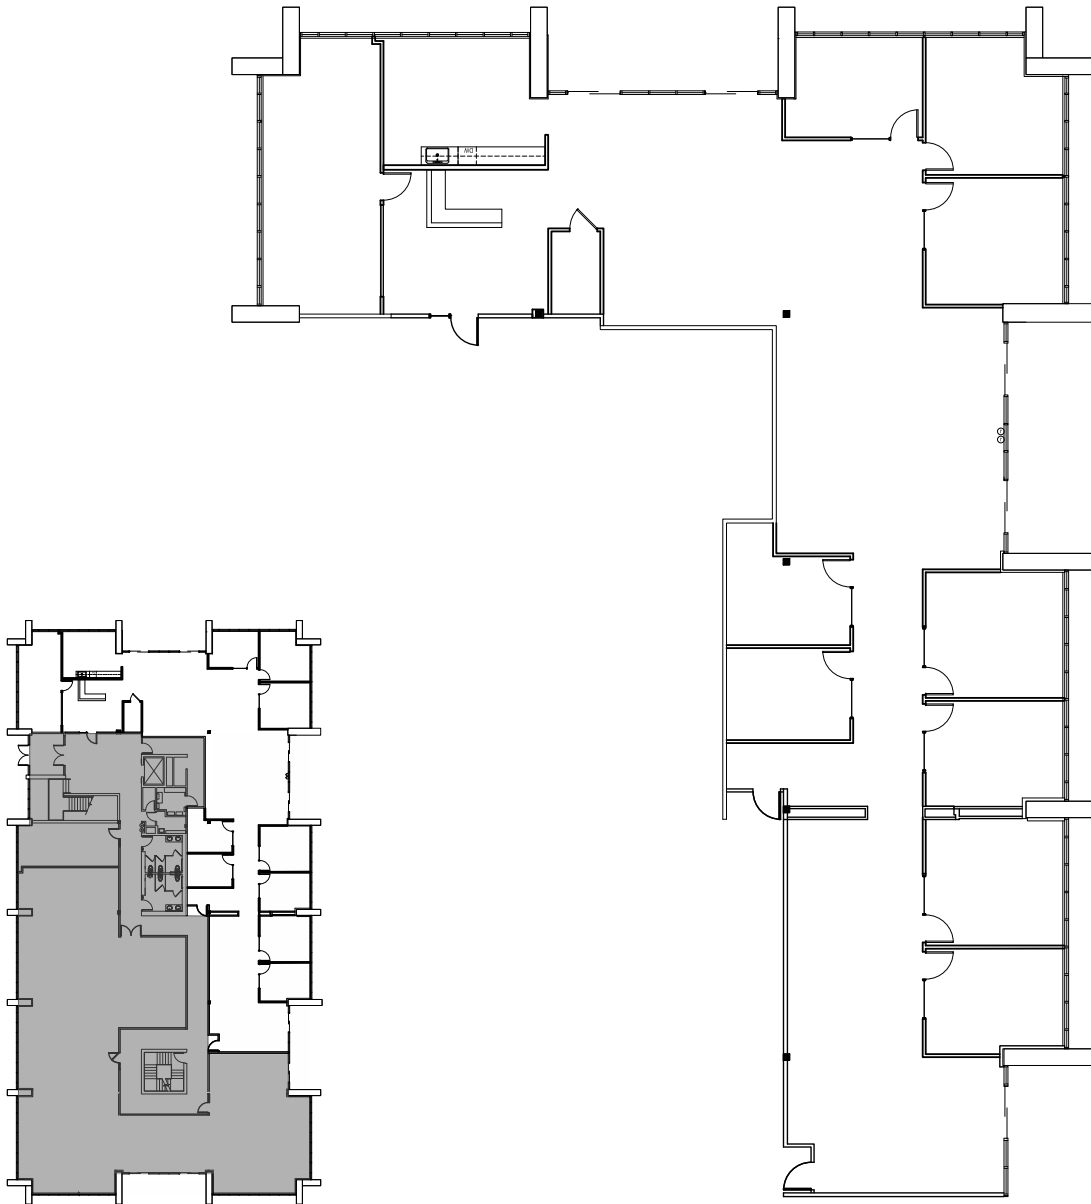

Building 6

Suite 100 | 6,267 RSF

Caitlin Ellenson
303 312 1914
caitlin.ellenson@cushwake.com

W. Ryan Stout
303.813.6448
ryan.stout@cushwake.com

Zachary T. Williams
303.813.6474
zach.williams@cushwake.com