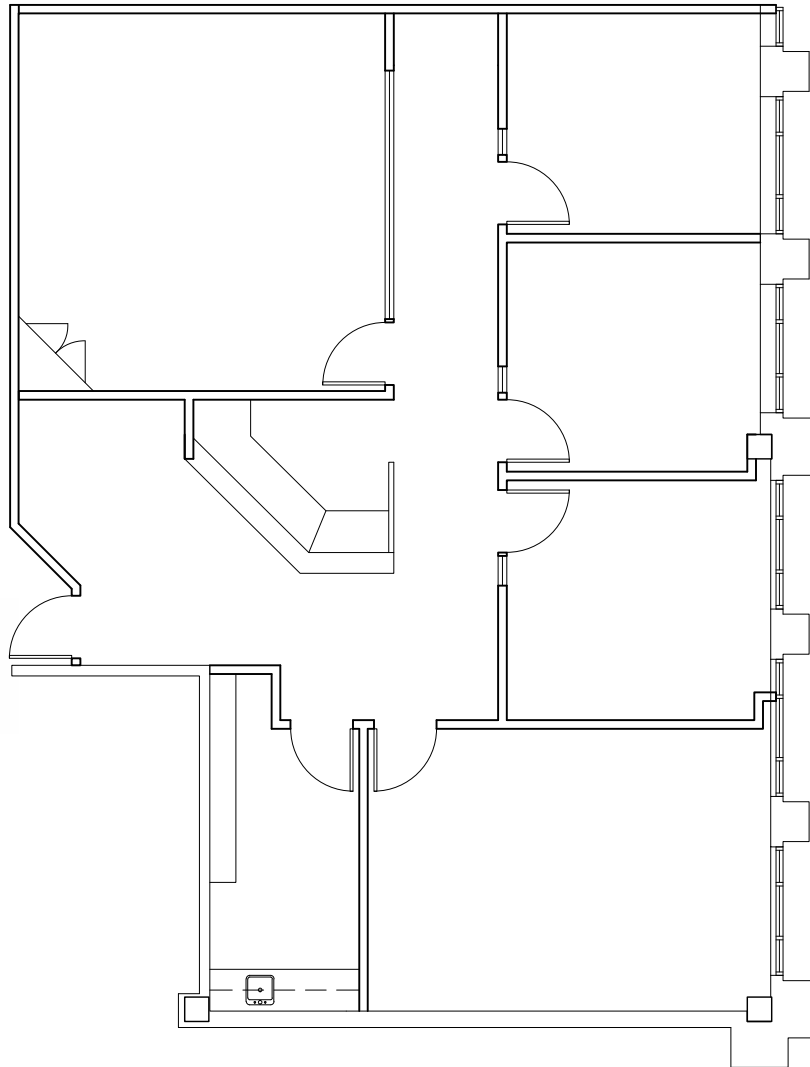

Building 22

Suite 240 | 1,880 RSF

Caitlin Ellenson
303 312 1914
caitlin.ellenson@cushwake.com

W. Ryan Stout
303.813.6448
ryan.stout@cushwake.com

Zachary T. Williams
303.813.6474
zach.williams@cushwake.com