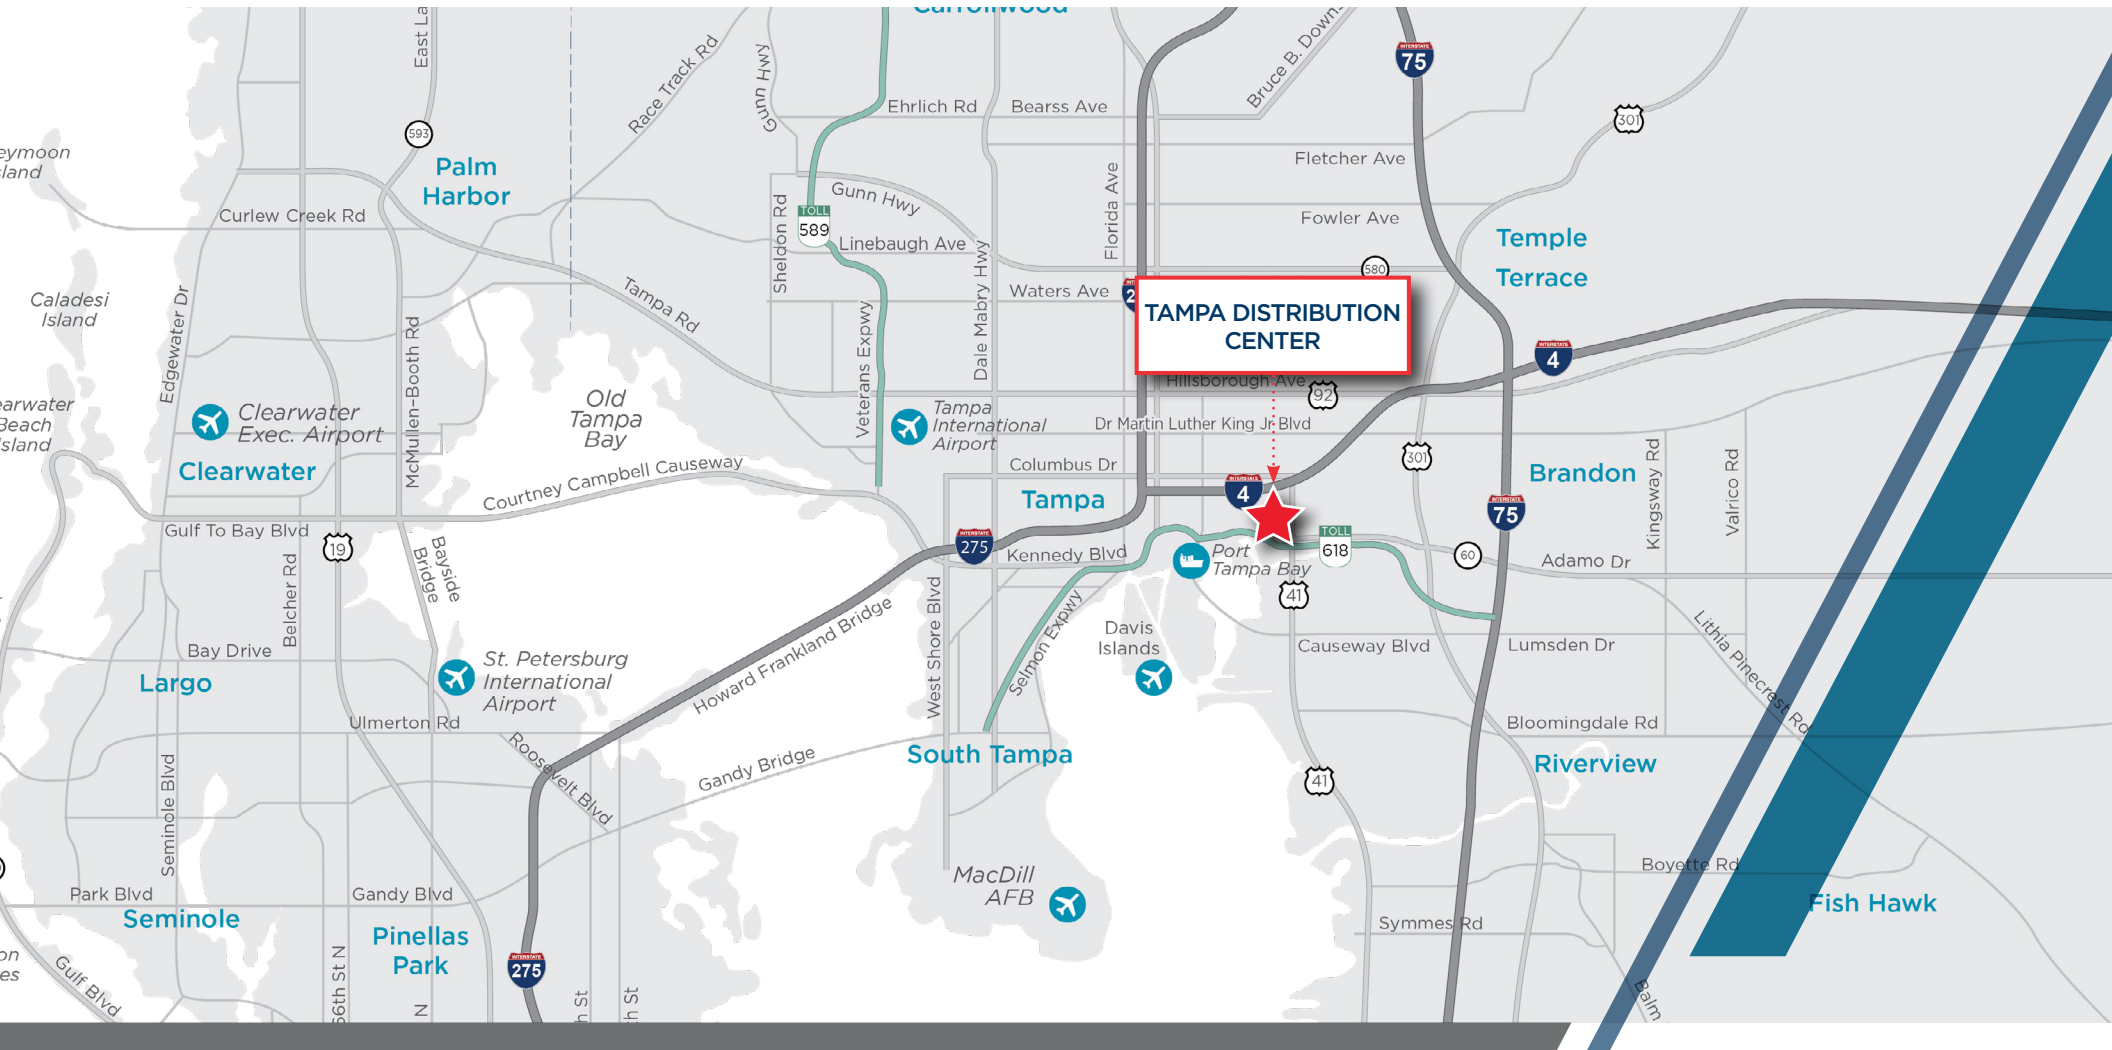

AVAILABLE NOW - SUBLEASE
THROUGH 08/31/2028

TAMPA DISTRIBUTION CENTER

4901 Distribution Dr, Building 1, Tampa, FL 33619

18,750 SF

AVAILABLE FOR SUBLEASE

TREY CARSWELL, SIOR
Managing Director
+1 813 230 6131
trey.carswell@cushwake.com