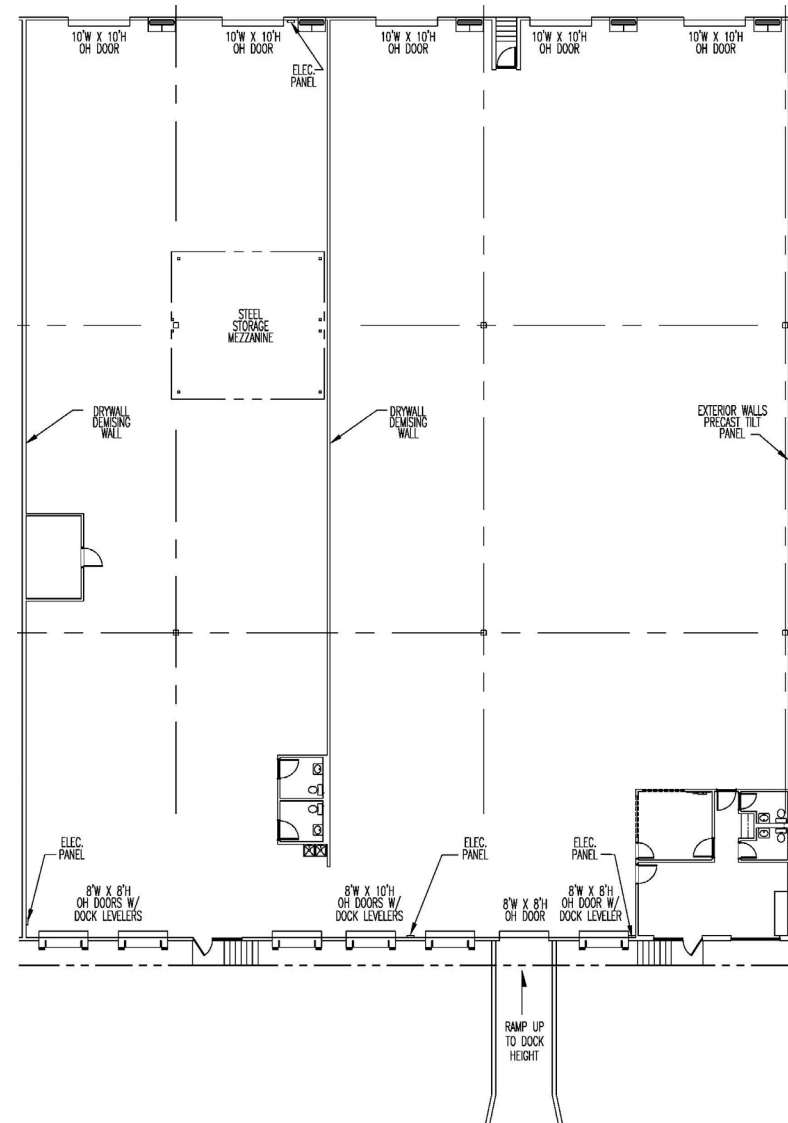

PROPERTY FEATURES

18,750 SF
AVAILABLE SF

+/- 835 SF
OFFICE SF

20'
CLEAR HEIGHT

6 DOCK HIGH DOORS
1 RAMP
LOADING

AVAILABLE NOW - SUBLEASE
THROUGH 08/31/2028