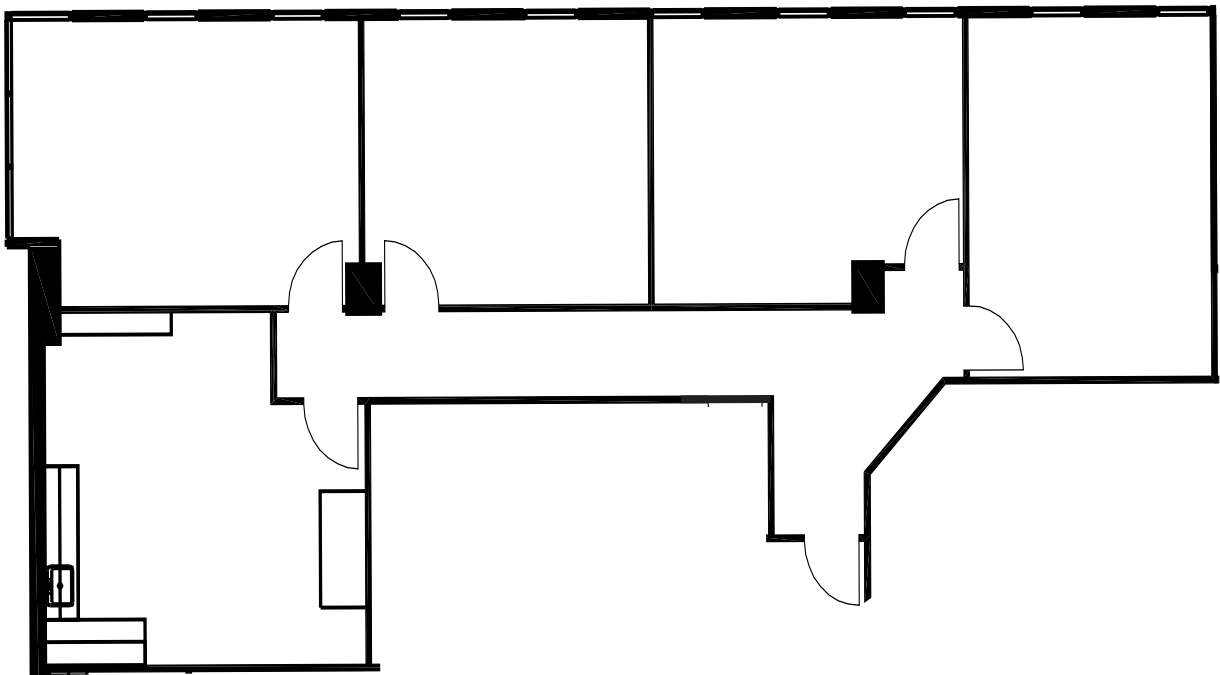

TOWER

COLORADO

Suite 203
1,710 RSF

W. RYAN STOUT
303.813.6448
ryan.stout@cushwake.com

ZACHARY T. WILLIAMS
303.813.6474
zach.williams@cushwake.com

CAITLIN I. ELLENSON
303.312.1914
caitlin.ellenson@cushwake.com