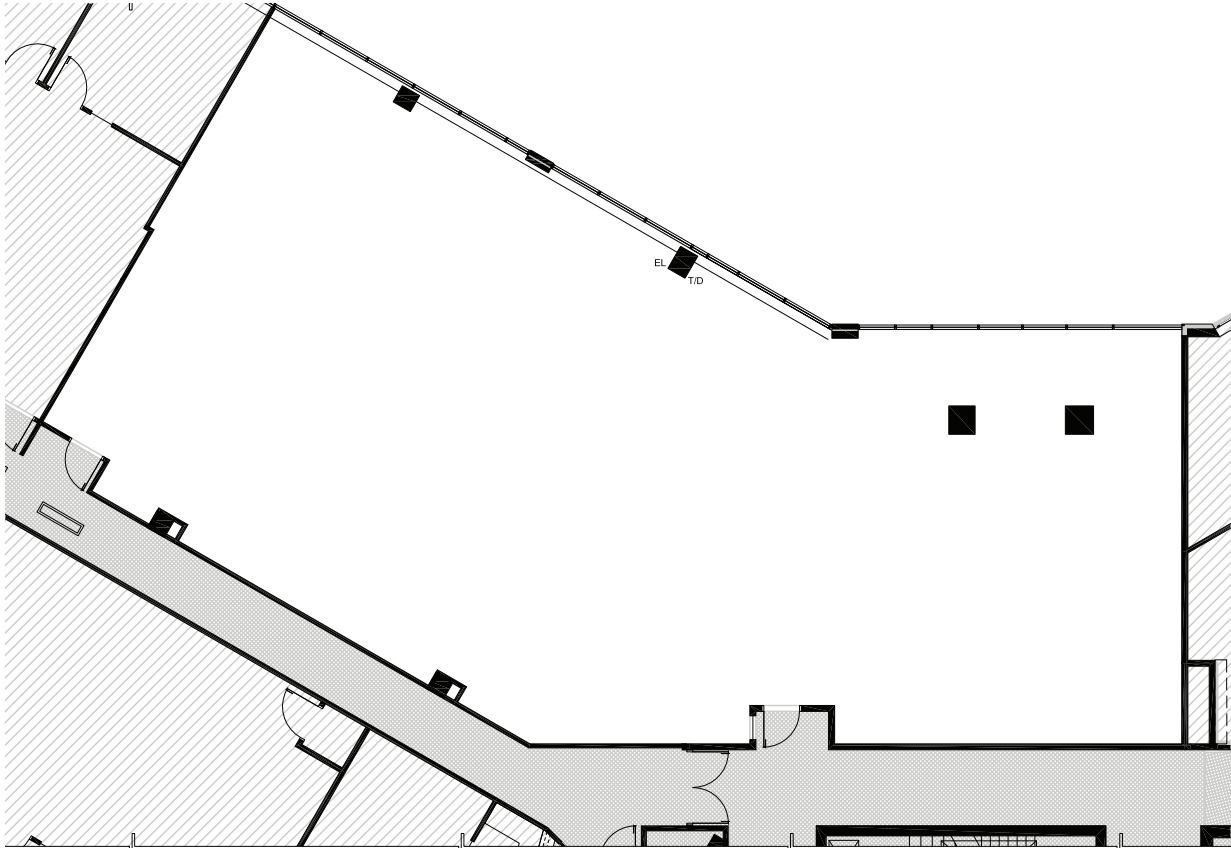

PYRAMID POINTE

SUITE 210
4,481 RSF

PREMIUM OFFICE FOR LEASE

W. Ryan Stout
303.813.6448
ryan.stout@cushwake.com

Zachary T. Williams
303.813.6474
zach.williams@cushwake.com

Caitlin I. Ellenson
303.312.1914
caitlin.ellenson@cushwake.com