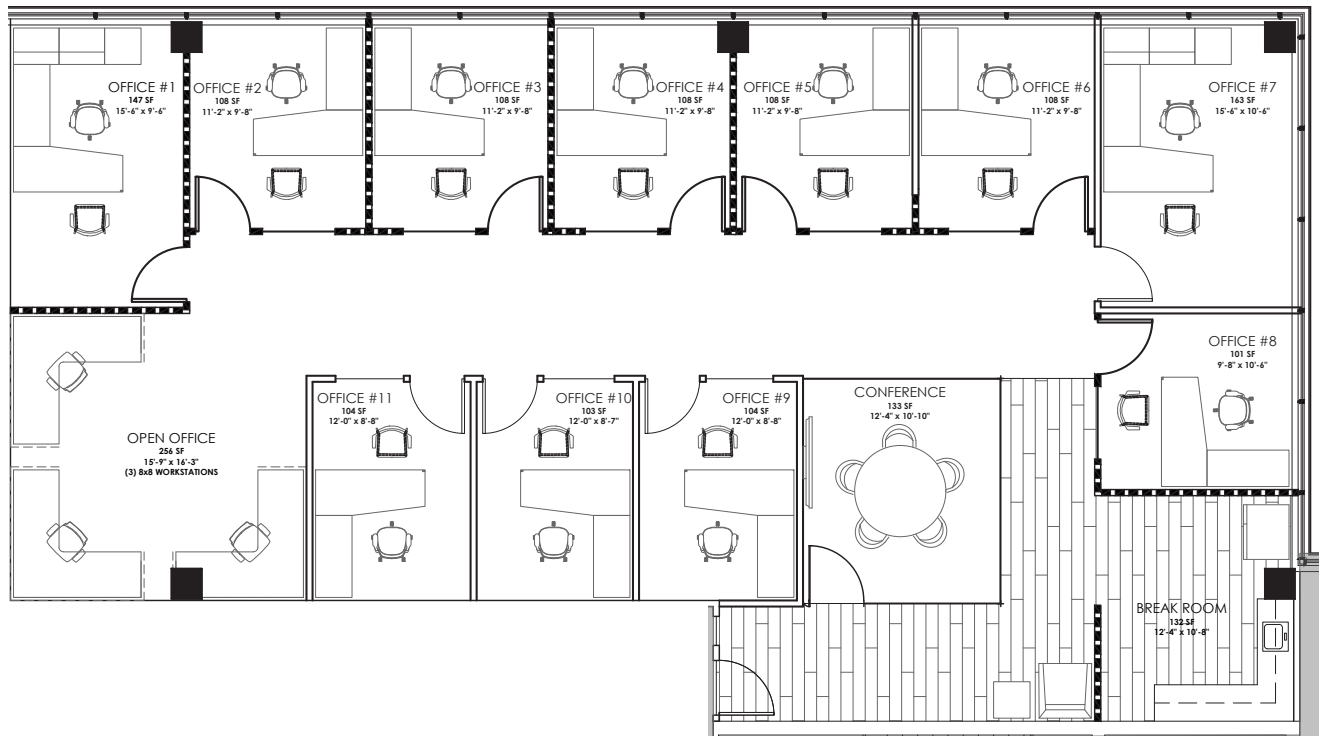

HORIZON TERRACE

SUITE 570

PROPOSED SPEC

2,771 RSF

W. Ryan Stout
+1 303 813 6448
ryan.stout@cushwake.com

Zachary T. Williams
+1 303 813 6474
zach.williams@cushwake.com

Caitlin I. Ellenson
+1 303 312 1914
caitlin.ellenson@cushwake.com