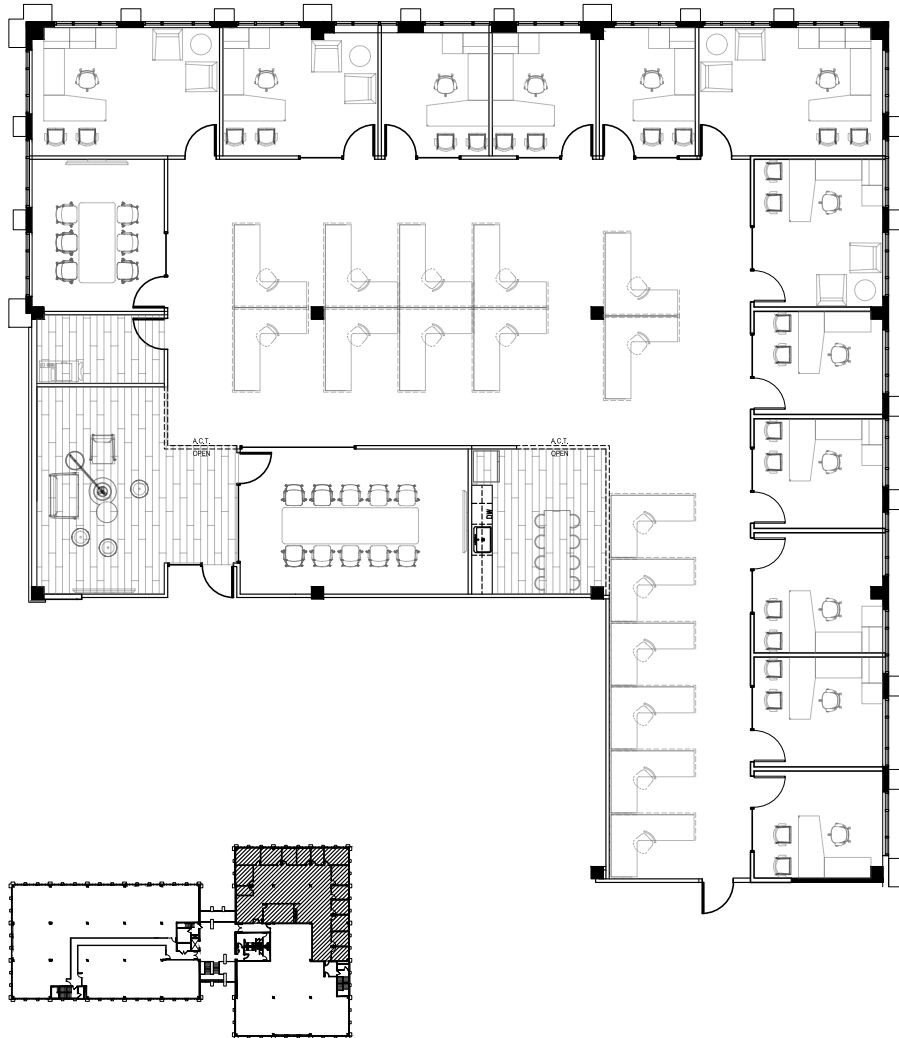

# Building 3

Suite 200 | 6,396 RSF

Proposed Spec Suite

DENVER WEST - 3  
SUITE 200 - 6,396 RSF

Caitlin Ellenson  
303 312 1914  
caitlin.ellenson@cushwake.com

W. Ryan Stout  
303.813.6448  
ryan.stout@cushwake.com