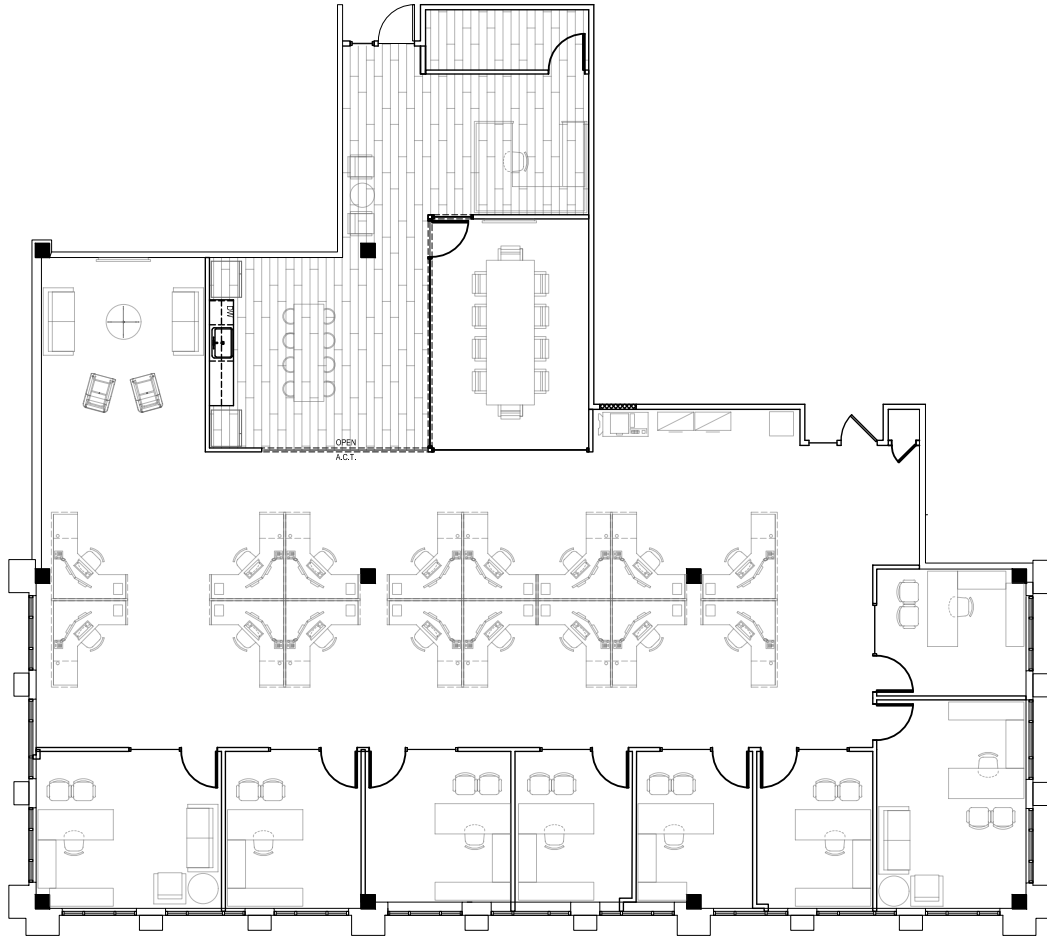

# Building 21

Suite 265 | 5,071 RSF

Proposed Spec Suite

Caitlin Ellenson  
303 312 1914  
caitlin.ellenson@cushwake.com

W. Ryan Stout  
303.813.6448  
ryan.stout@cushwake.com

Zachary T. Williams  
303.813.6474  
zach.williams@cushwake.com