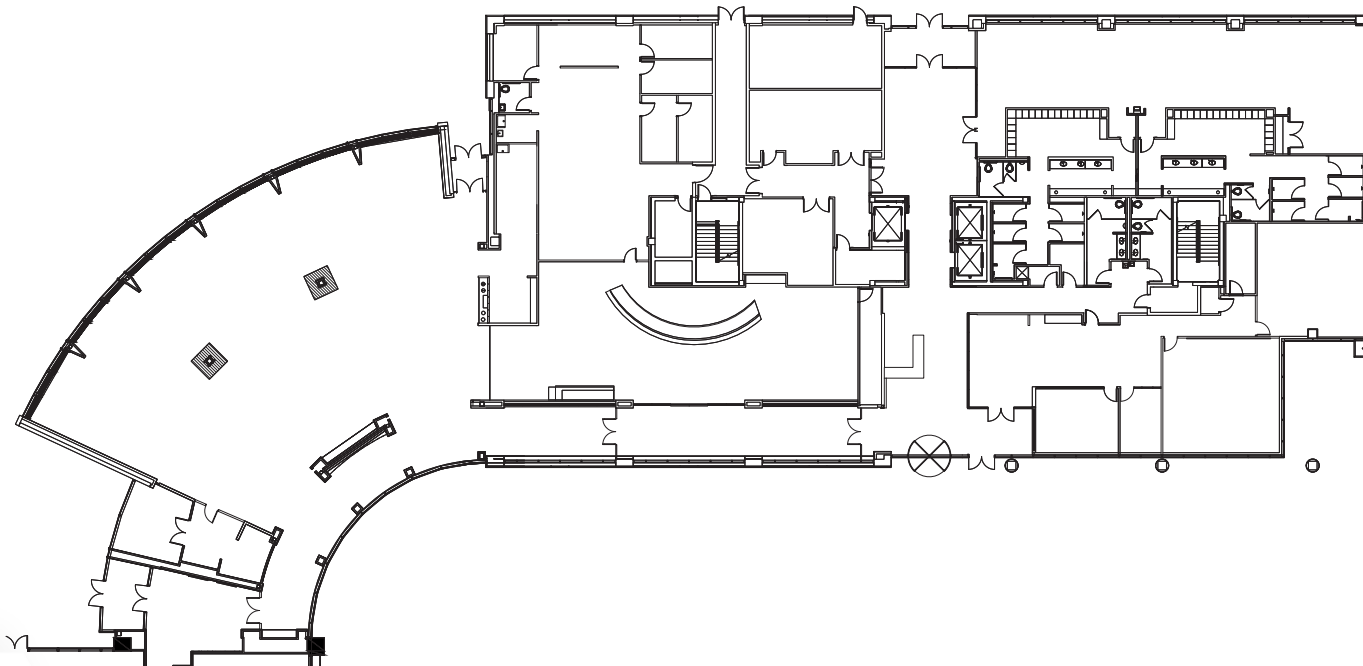

4555
AIRPORT WAY
Denver, CO 80239

First Floor - 26,458 RSF

W. RYAN STOUT
303.813.6448
ryan.stout@cushwake.com

ZACHARY T. WILLIAMS
303.813.6474
zach.williams@cushwake.com

CAITLIN I. ELLENSON
303.312.1914
caitlin.ellenson@cushwake.com