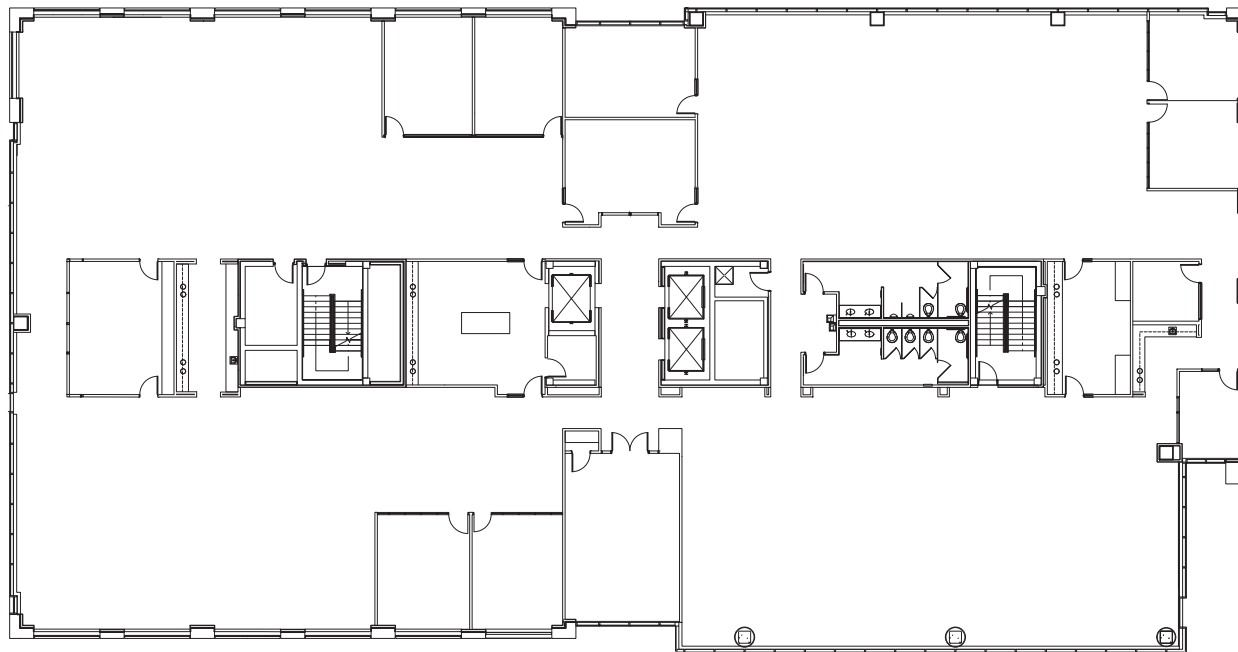

4555
AIRPORT WAY
Denver, CO 80239

Second Floor - 20,079 RSF

W. RYAN STOUT
303.813.6448
ryan.stout@cushwake.com

ZACHARY T. WILLIAMS
303.813.6474
zach.williams@cushwake.com

CAITLIN I. ELLENSON
303.312.1914
caitlin.ellenson@cushwake.com