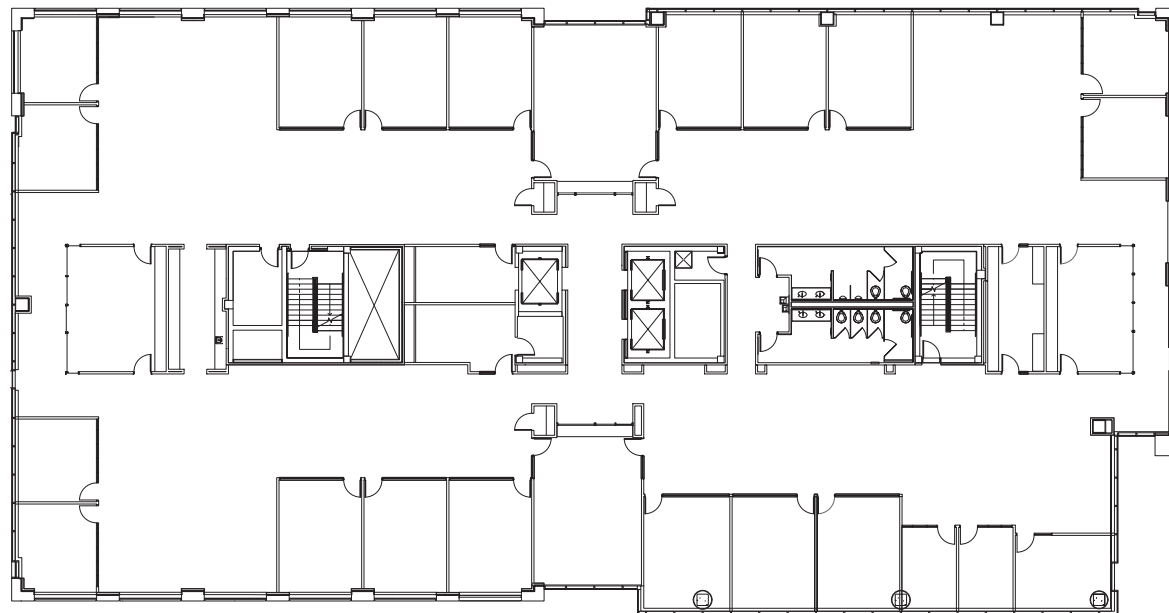

4555
AIRPORT WAY
Denver, CO 80239

Fourth Floor - 20,100 RSF

W. RYAN STOUT
303.813.6448
ryan.stout@cushwake.com

ZACHARY T. WILLIAMS
303.813.6474
zach.williams@cushwake.com

CAITLIN I. ELLENSON
303.312.1914
caitlin.ellenson@cushwake.com