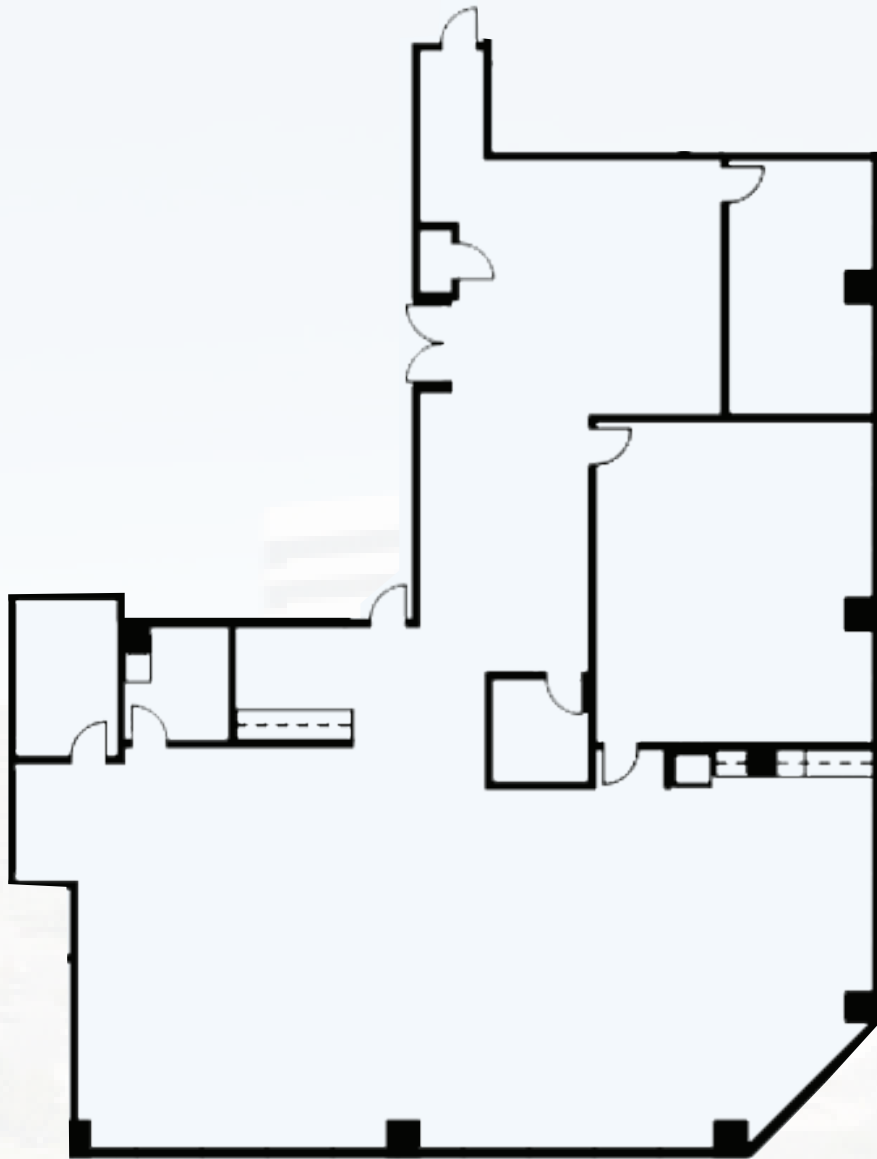

BELLEVUE

TOWER

SUITE 1200
4,878 RSF

W. Ryan Stout
303.813.6448
ryan.stout@cushwake.com

Zachary T. Williams
303.813.6474
zach.williams@cushwake.com

Caitlin I. Ellenson
303.312.1914
caitlin.ellenson@cushwake.com