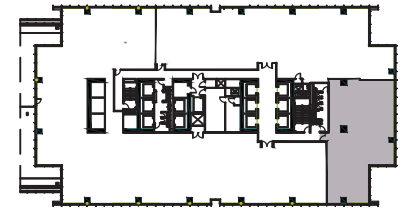

True North
Scale: N.T.S.

Key Plan

1180 Peachtree | Available Suite

Suite 1820 | 3,067 RSF

Zach Wooten | 404.308.5085 | zach.wooten@cushwake.com
 Stephen Clifton | 803.238.0719 | stephen.clifton@cushwake.com
 Molly Millard | 404.682.3389 | molly.millard@cushwake.com