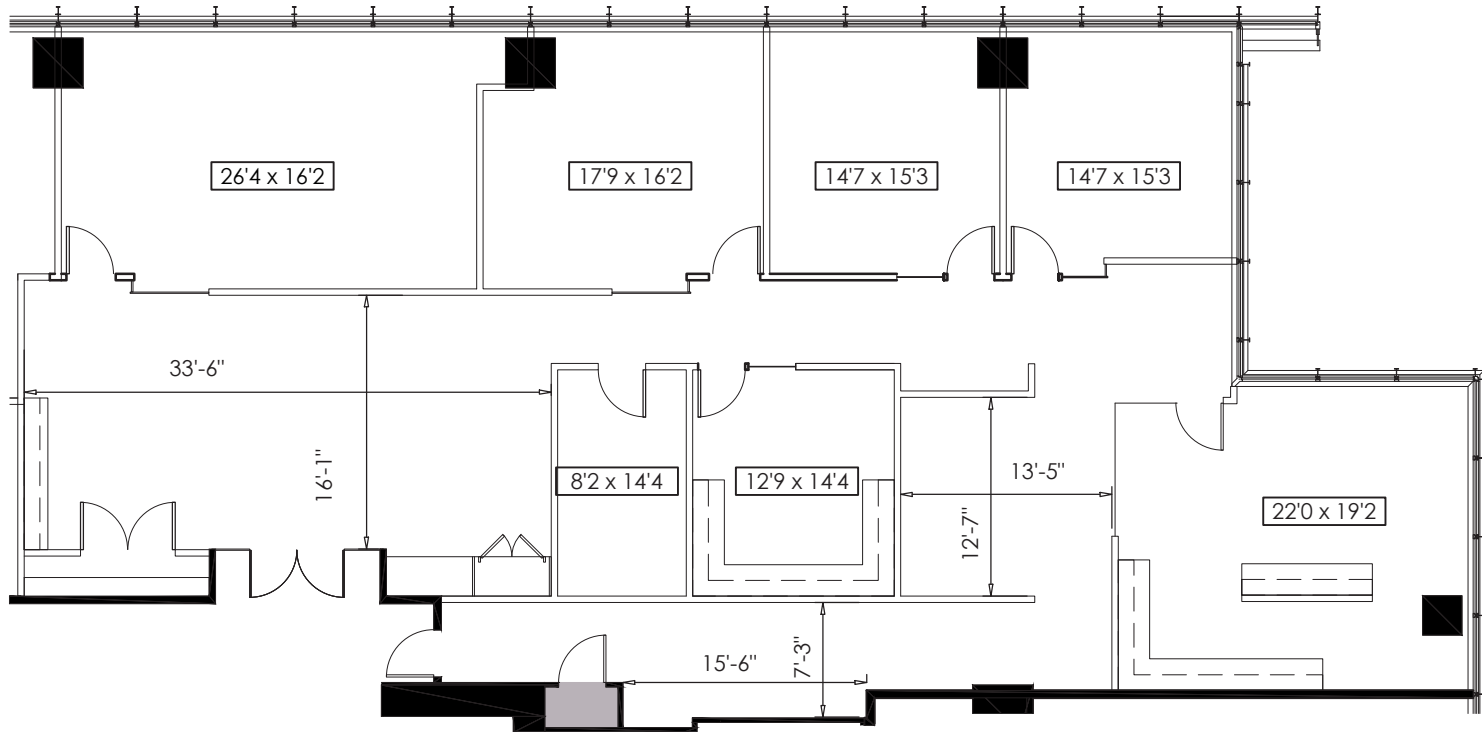

1180 PEACHTREE

Suite 1900 | 4,174 RSF | Available

1180 PEACHTREE ST | ATLANTA GA 30309

Zach Wooten | 404.308.5085
zach.wooten@cushwake.com

Stephen Clifton | 803.238.0719
stephen.clifton@cushwake.com

Molly Millard | 404.682.3389
molly.millard@cushwake.com