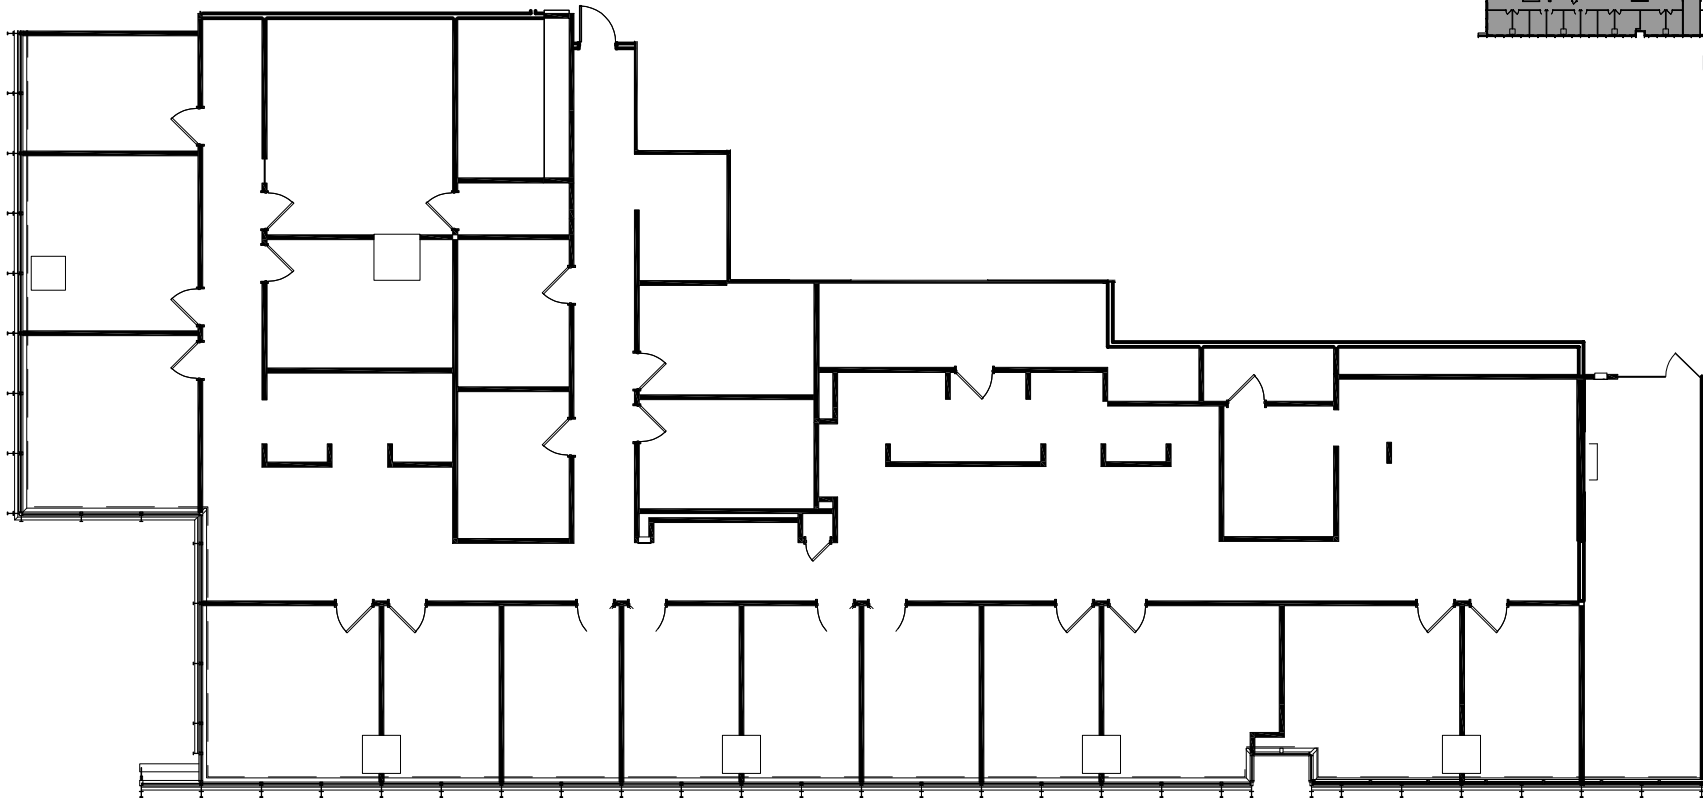

1 1 8 0 P E A C H T R E E

Suite 2150 | 7,854 RSF

KEY PLAN

SCALE = 1/16" = 1'-0"

1180 PEACHTREE ST | ATLANTA GA 30309

Zach Wooten | 404.308.5085
zach.wooten@cushwake.com

Stephen Clifton | 803.238.0719
stephen.clifton@cushwake.com