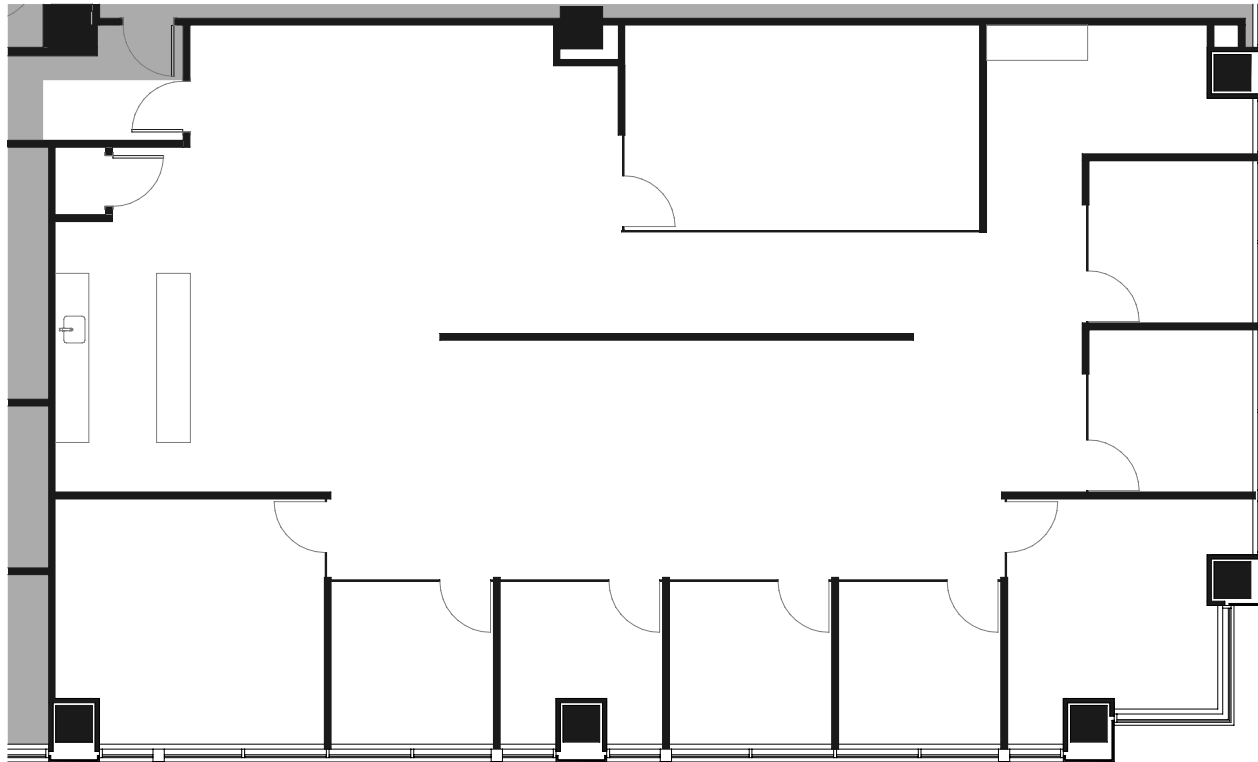

PARKWOOD POINT

2018 POWERS FERRY ROAD, ATLANTA GA 30339

SUITE 510

3,504 RSF

STEPHEN CLIFTON

+1 770 299 3039

stephen.clifton@cushwake.com

ZACH WOOTEN

+1 770 299 3072

zach.wooten@cushwake.com

PAYTON MAXHEIMER

+1 404 853 5343

payton.maxheimer@cushwake.com