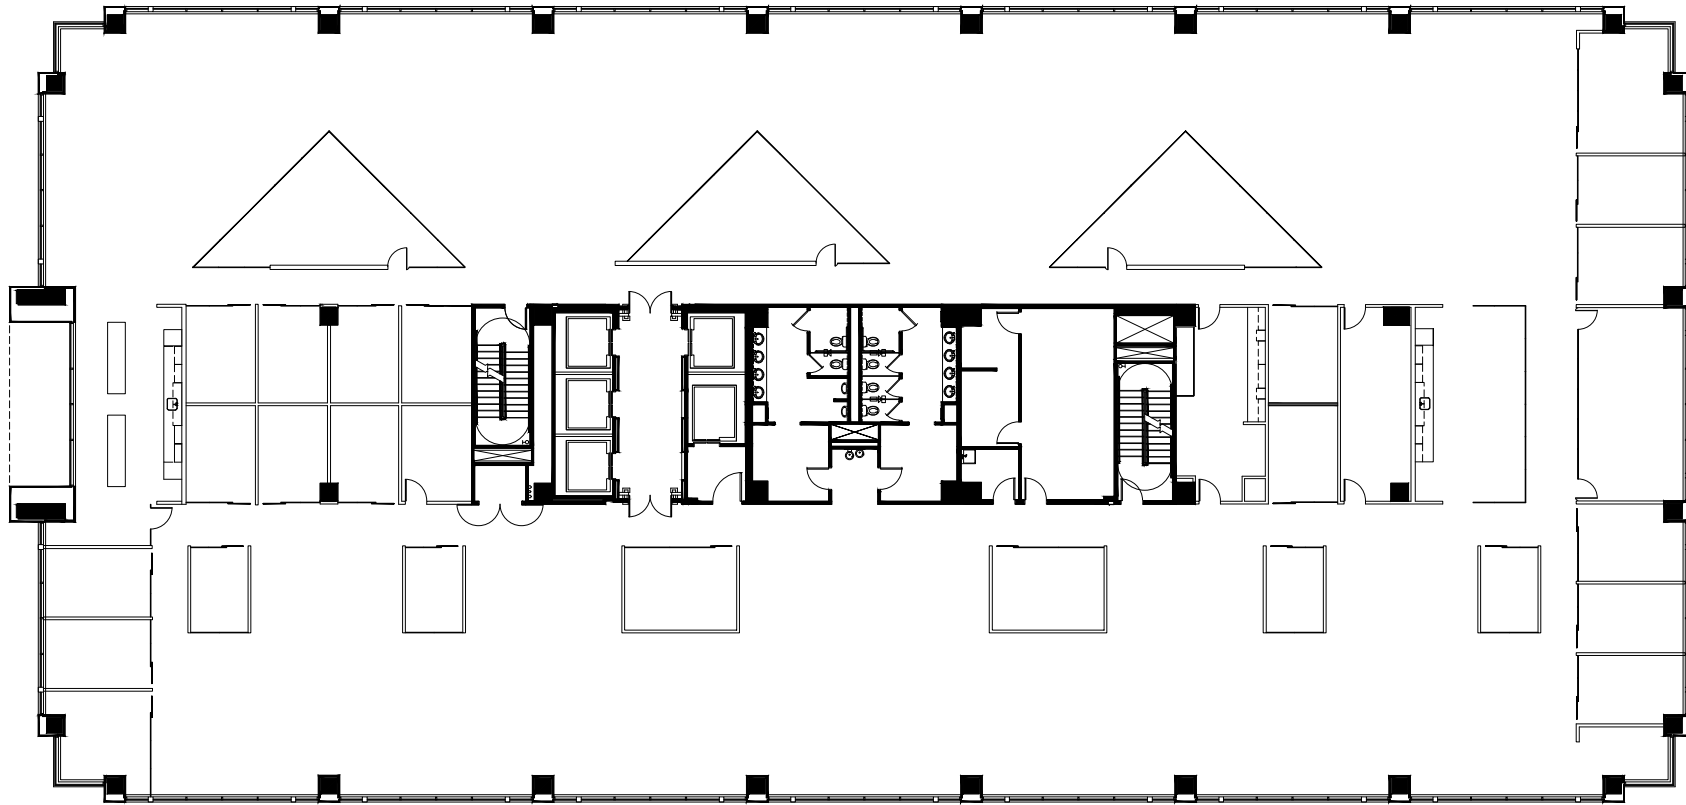

PARKWOOD POINT

2018 POWERS FERRY ROAD, ATLANTA GA 30339

SUITE 200

25,353 RSF

STEPHEN CLIFTON

+1 770 299 3039

stephen.clifton@cushwake.com

ZACH WOOTEN