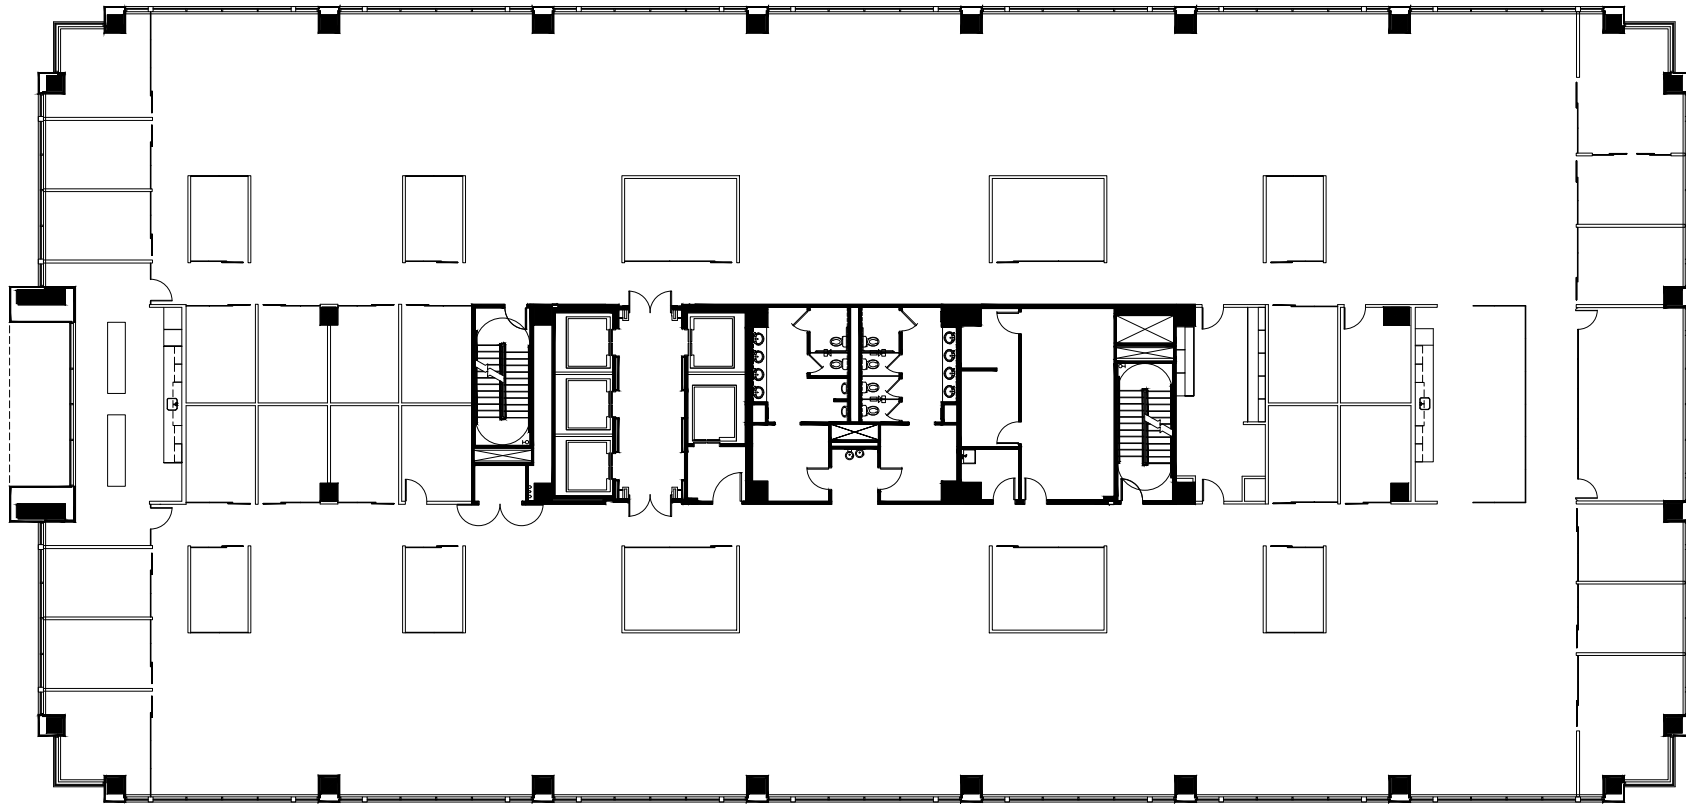

PARKWOOD POINT

2018 POWERS FERRY ROAD, ATLANTA GA 30339

SUITE 300

25,353 RSF

STEPHEN CLIFTON

+1 770 299 3039

stephen.clifton@cushwake.com

ZACH WOOTEN