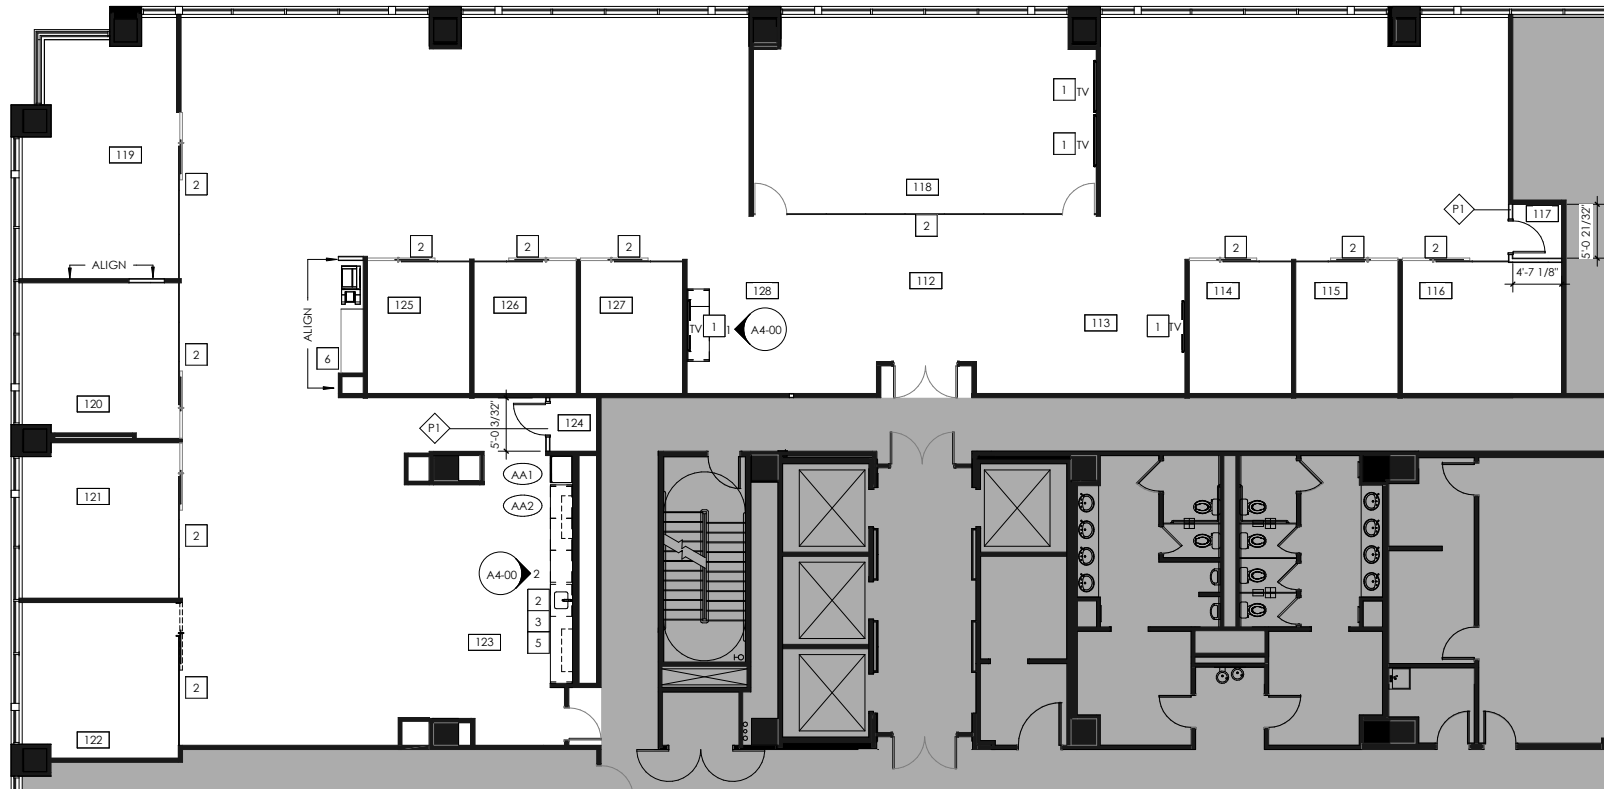

PARKWOOD POINT

2018 POWERS FERRY ROAD, ATLANTA GA 30339

SUITE 625

8,662 RSF

STEPHEN CLIFTON
+1 770 299 3039
stephen.clifton@cushwake.com

ZACH WOOTEN
+1 770 299 3072
zach.wooten@cushwake.com

PAYTON MAXHEIMER
+1 404 853 5343
payton.maxheimer@cushwake.com