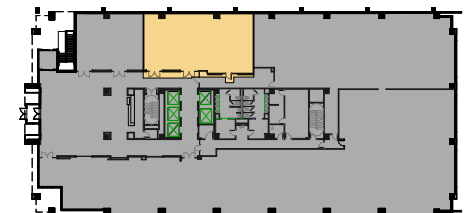

PARKWOOD POINT

2018 POWERS FERRY ROAD, ATLANTA GA 30339

SUITE 105

2,567 RSF

STEPHEN CLIFTON

+1 770 299 3039

stephen.clifton@cushwake.com

ZACH WOOTEN