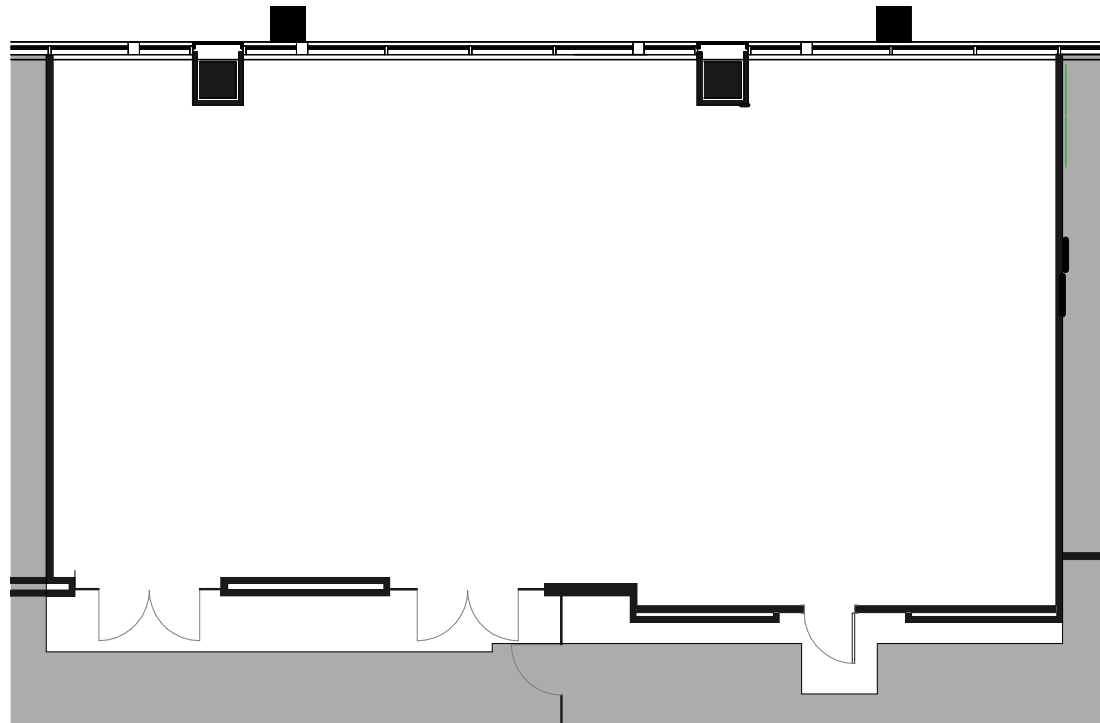

PARKWOOD POINT

2018 POWERS FERRY ROAD, ATLANTA GA 30339

SUITE 105

2,567 RSF

STEPHEN CLIFTON

+1 770 299 3039

stephen.clifton@cushwake.com

ZACH WOOTEN