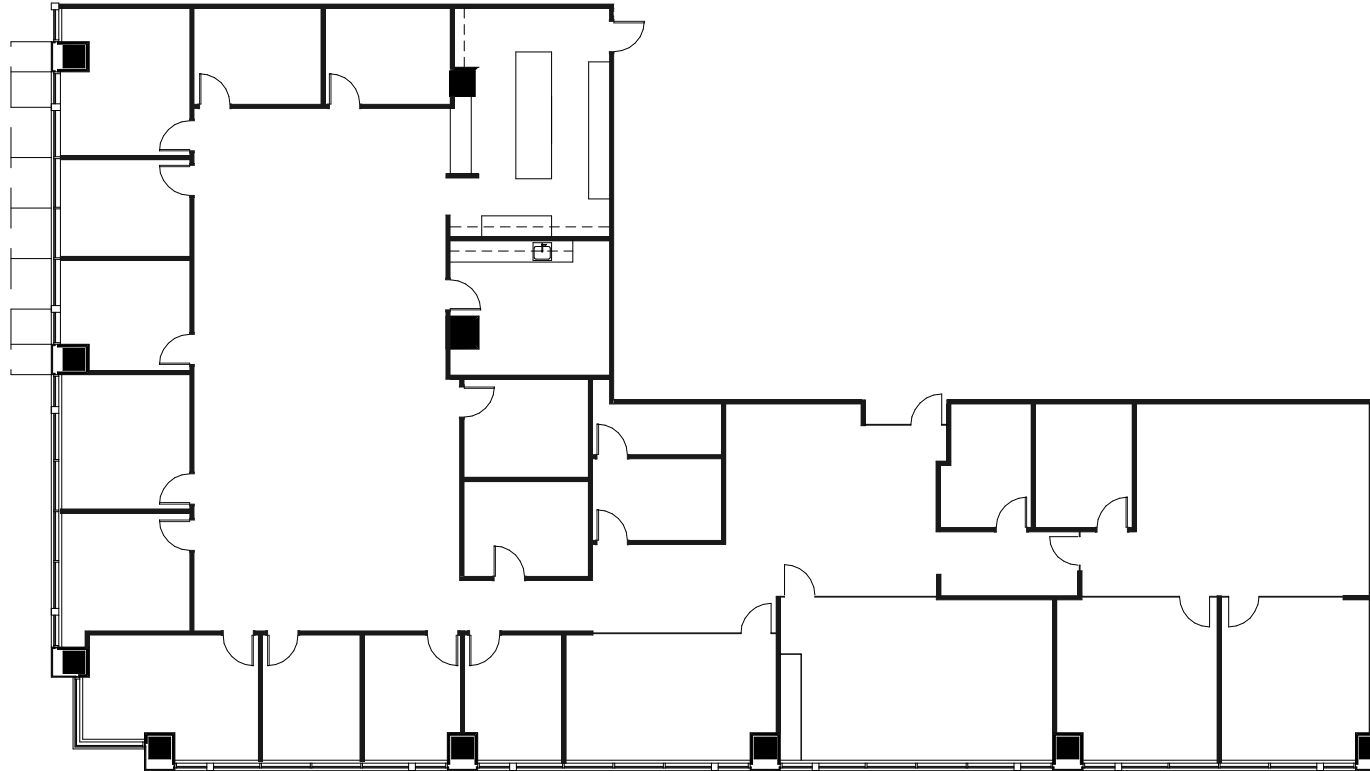

PARKWOOD POINT

2018 POWERS FERRY ROAD, ATLANTA GA 30339

SUITE 750

7,885 RSF

STEPHEN CLIFTON

+1 770 299 3039

stephen.clifton@cushwake.com

ZACH WOOTEN