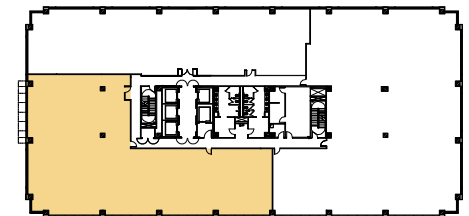

PARKWOOD POINT

2018 POWERS FERRY ROAD, ATLANTA GA 30339

SUITE 750

7,885 RSF

STEPHEN CLIFTON

+1 770 299 3039

stephen.clifton@cushwake.com

ZACH WOOTEN