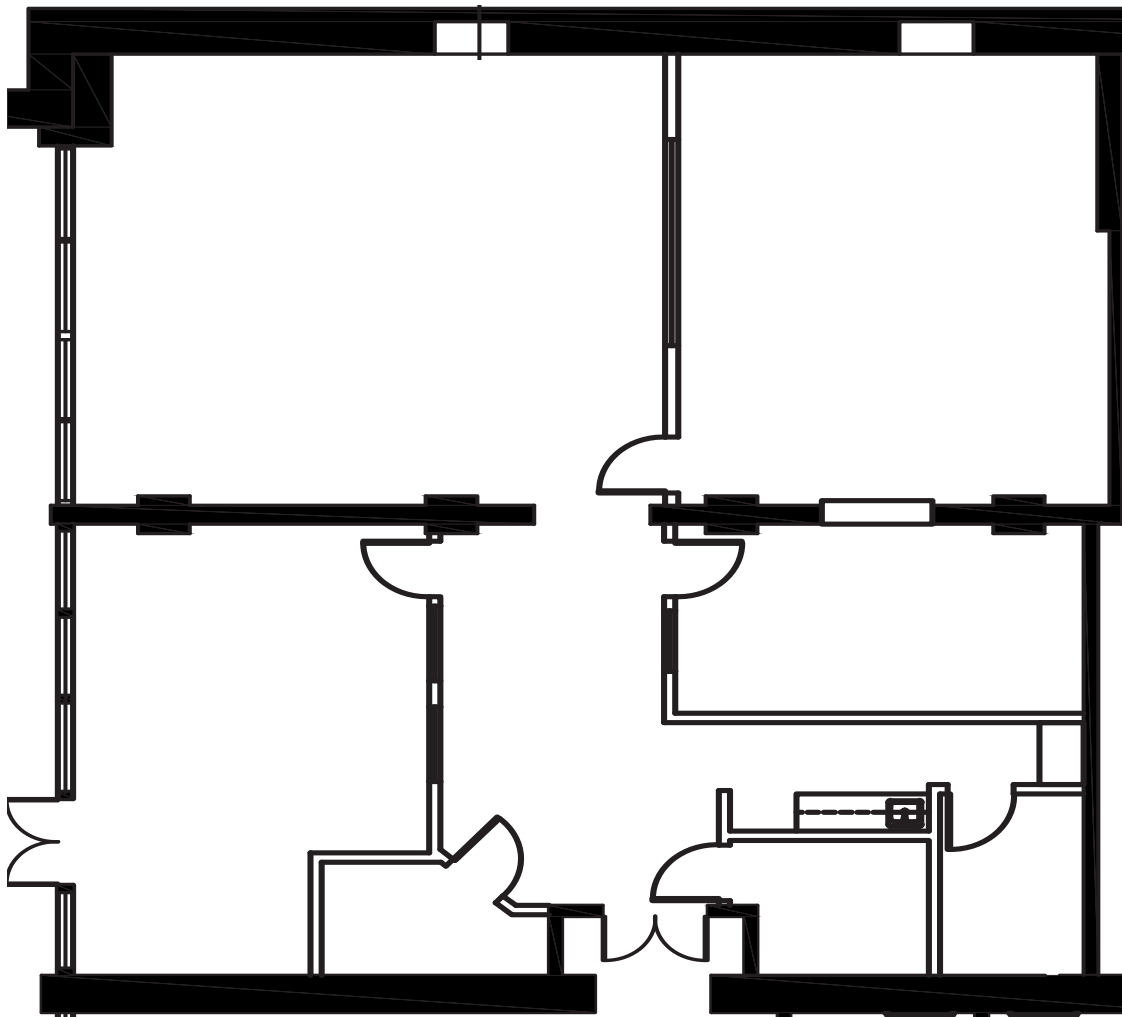

SUITE 100  
2,867 SF

---

W. Ryan Stout  
303.813.6448  
ryan.stout@cushwake.com

Zachary T. Williams  
303.813.6474  
zach.williams@cushwake.com

Caitlin I. Ellenson  
303.312.1914  
caitlin.ellenson@cushwake.com