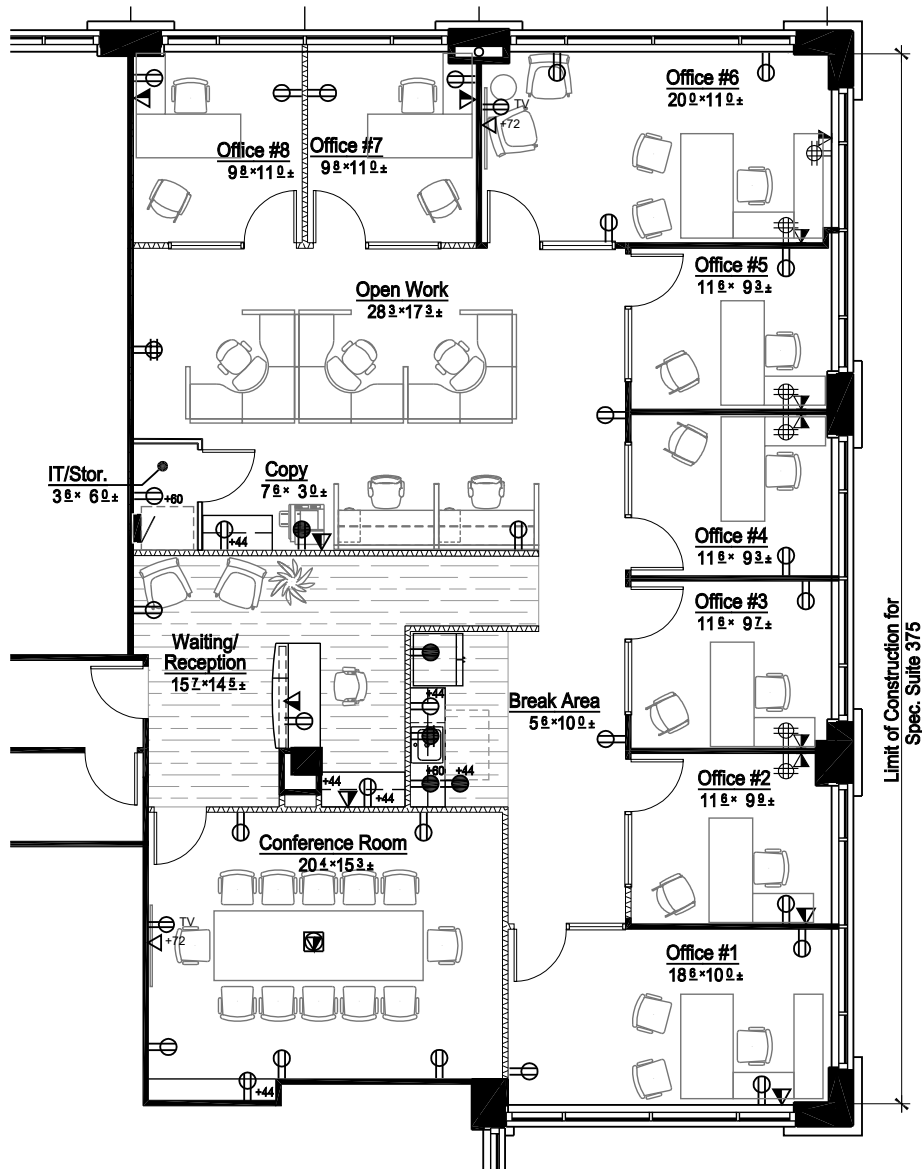

BELLEVIEW

CORPORATE PLAZA I & II

THE
RMR
GROUP

Suite 375 - 2,966 RSF Spec Suite

W. Ryan Stout
303.813.6448
ryan.stout@cushwake.com

Zachary T. Williams
303.813.6474
zach.williams@cushwake.com

Caitlin I. Ellenson
303.312.1914
caitlin.ellenson@cushwake.com