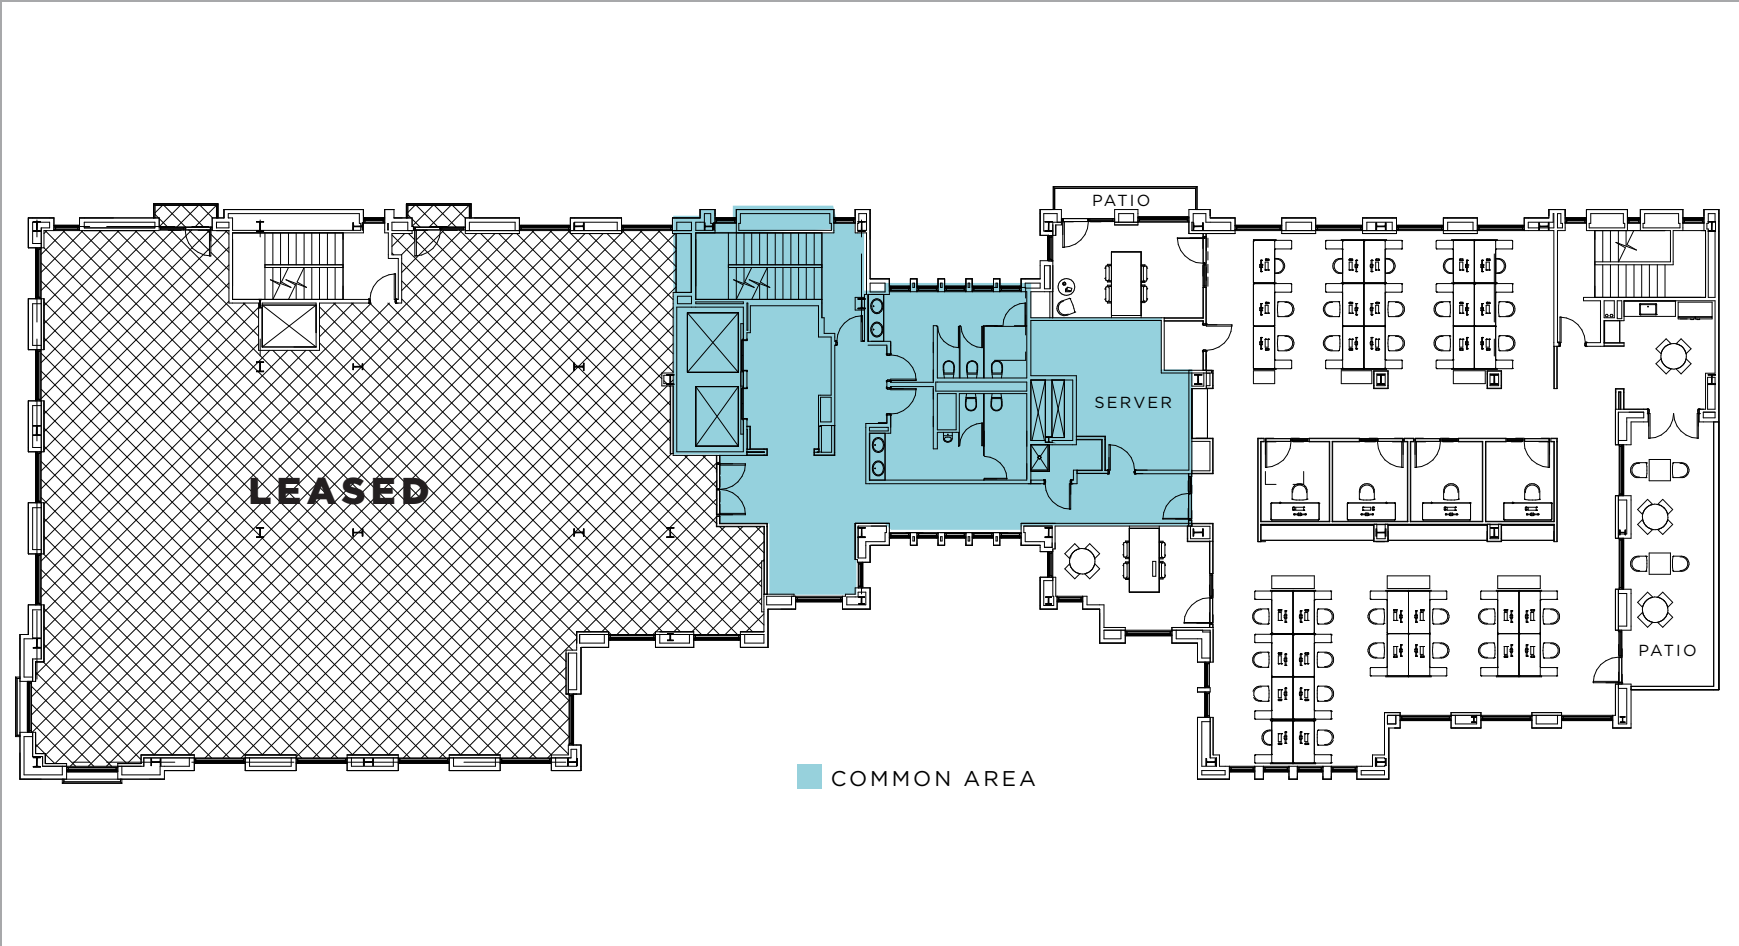

250 UNIVERSITY AVE.

PALO ALTO, CA

FLOOR PLAN

±5,872 RSF
PARTIAL 3RD FLOOR