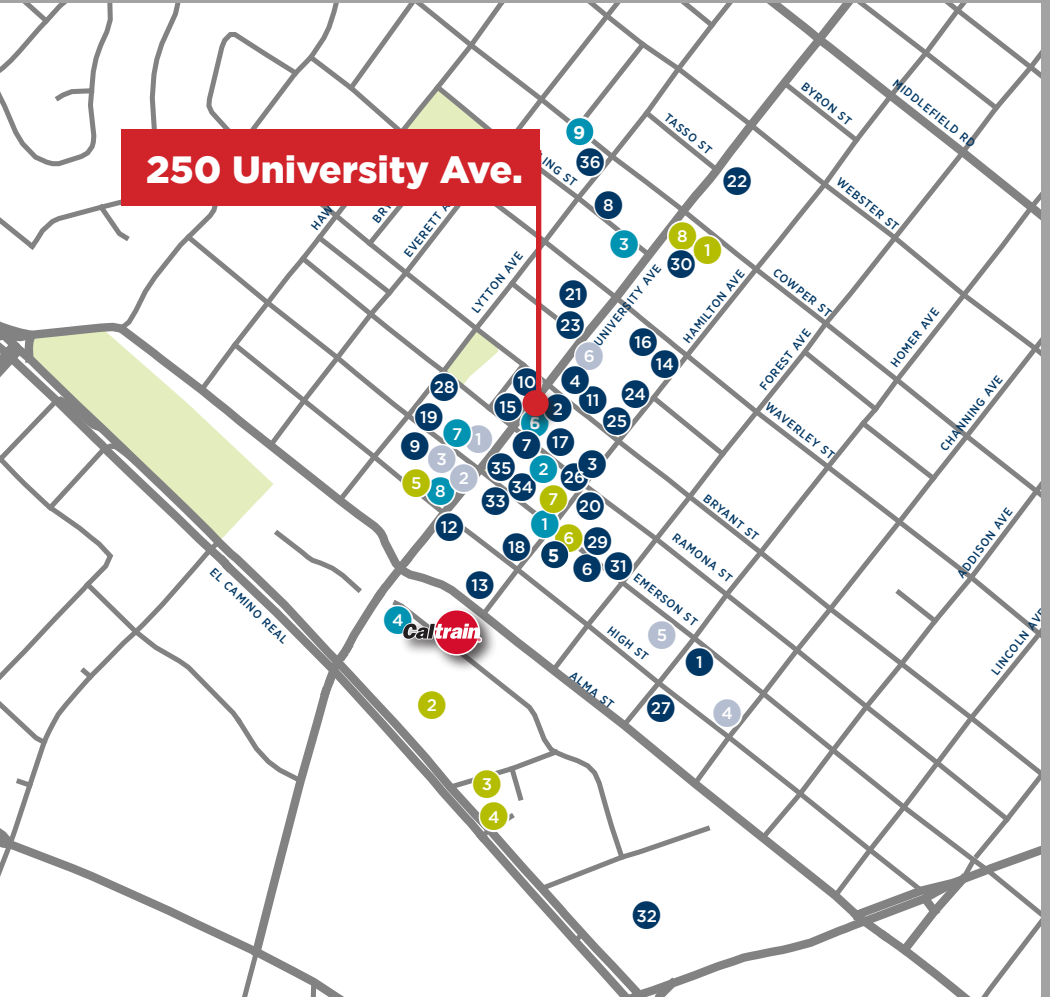

# NEARBY RETAIL

This Class A Office/Retail Building in the Heart of Downtown Palo Alto is Perfectly Located:

- Unbeatable Foot Traffic
- Short Walk to Public Transportation
- Adjacent to Stanford University

- Restaurants**
1. Taverna
  2. Ettan
  3. Sweetgreen
  4. Nick the Greek
  5. Nobu
  6. Meyhouse
  7. The Wine Room
  8. Vino Locale
  9. Evvia Estiatorio
  10. Local Union 271
  11. Ramen Nagi
  12. Arya Steakhouse
  13. San Agus Cocina
  14. Taipan
  15. Oren's Hummus
  16. Ethel's Fancy
  17. NOLA Restaurant & Bar
  18. Palo Alto Creamery

- Restaurants**
19. Rangoon Ruby
  20. Reposado
  21. Crepevine Restaurant
  22. Tamarine Restaurant
  23. Bevri Restaurant
  24. Curry Up Now
  25. Zola
  26. Osteria Toscana
  27. Saint Michael's Alley
  28. Macarena
  29. Tacolicious
  30. Sushirrito
  31. Pizzeria Delfina
  32. Town & Country Village
  33. Bare Bowls
  34. The Rose & Crown
  35. Pizza My Heart
  36. Sancho's Taqueria

- Other**
1. The Stanford Theatre
  2. Aquarius Theatre
  3. Landmark Theatres
  4. Watercourse Way Bath House Spa
  5. Whole Foods
  6. Apple Store