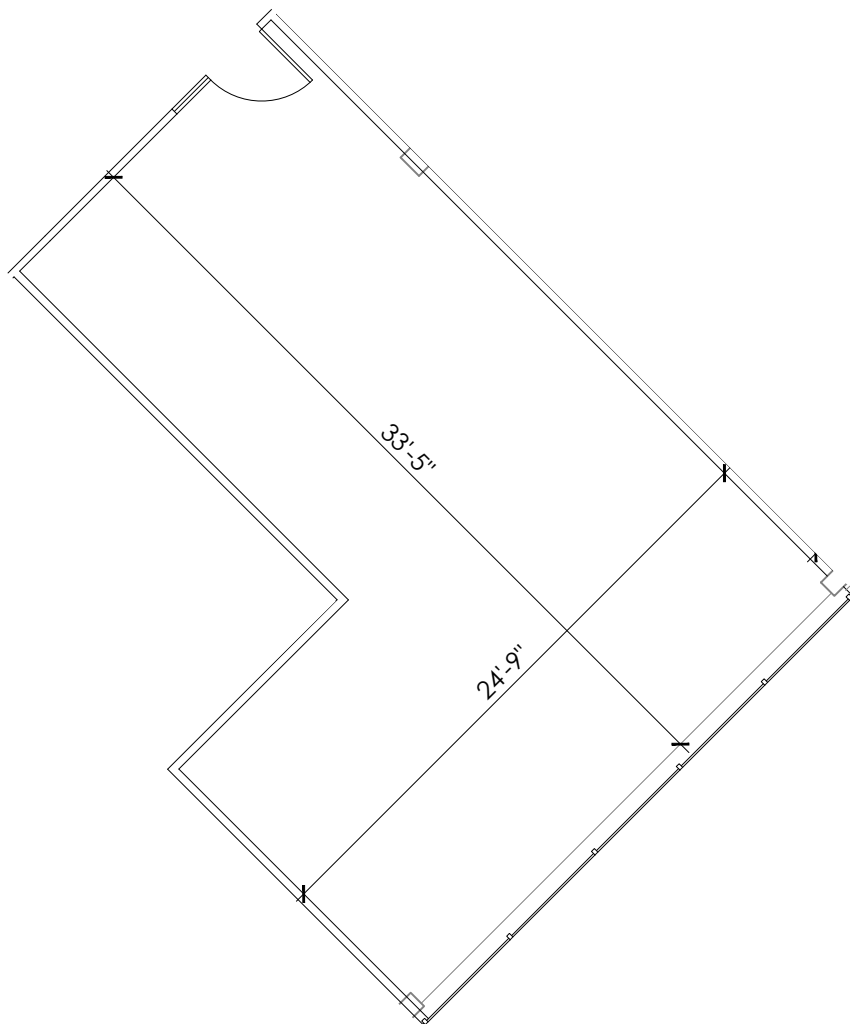

2ND FLOOR KEY PLAN

NOT TO SCALE

schott
design
www.schottdesign.com

SCALE: 1/8" = 1'-0"

SUITE 235

THREE MERIDIAN PLAZA - 10333 NORTH MERIDIAN STREET
CARMEL, INDIANA 46290

858 RENTABLE SQ. FT.