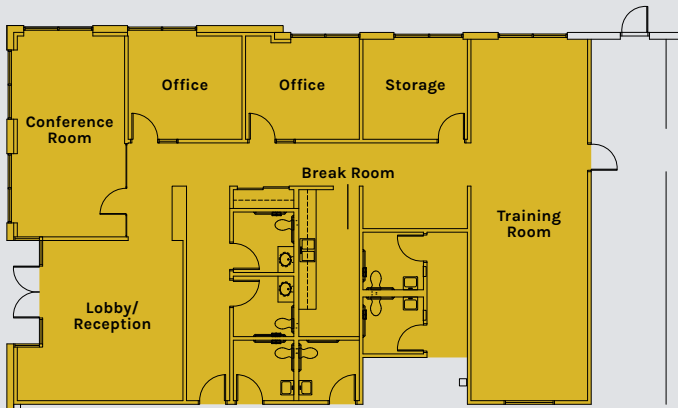

308,988 Leasable SQ FT | Industrial Warehouse Facility

Northwest Main Office: ±2,672 SF

Warehouse Break Area: ±2,808 SF

Warehouse Office: ±658 SF

JASON WEST, SIOR
Executive Vice Chairman
857-518-3210
jason.west@cushwake.com