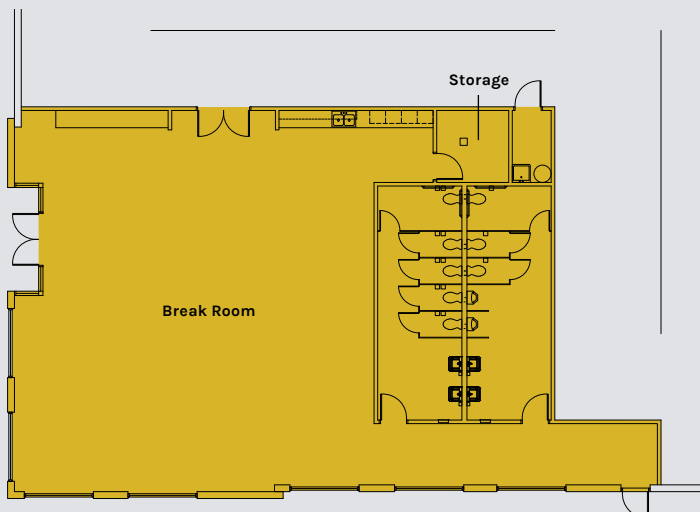

308,988 Leasable SQ FT | Industrial Warehouse Facility

Northwest Main Office: ±2,672 SF

Warehouse Break Area: ±2,808 SF

Warehouse Office: ±658 SF

JASON WEST, SIOR
Executive Vice Chairman
857-518-3210
jason.west@cushwake.com