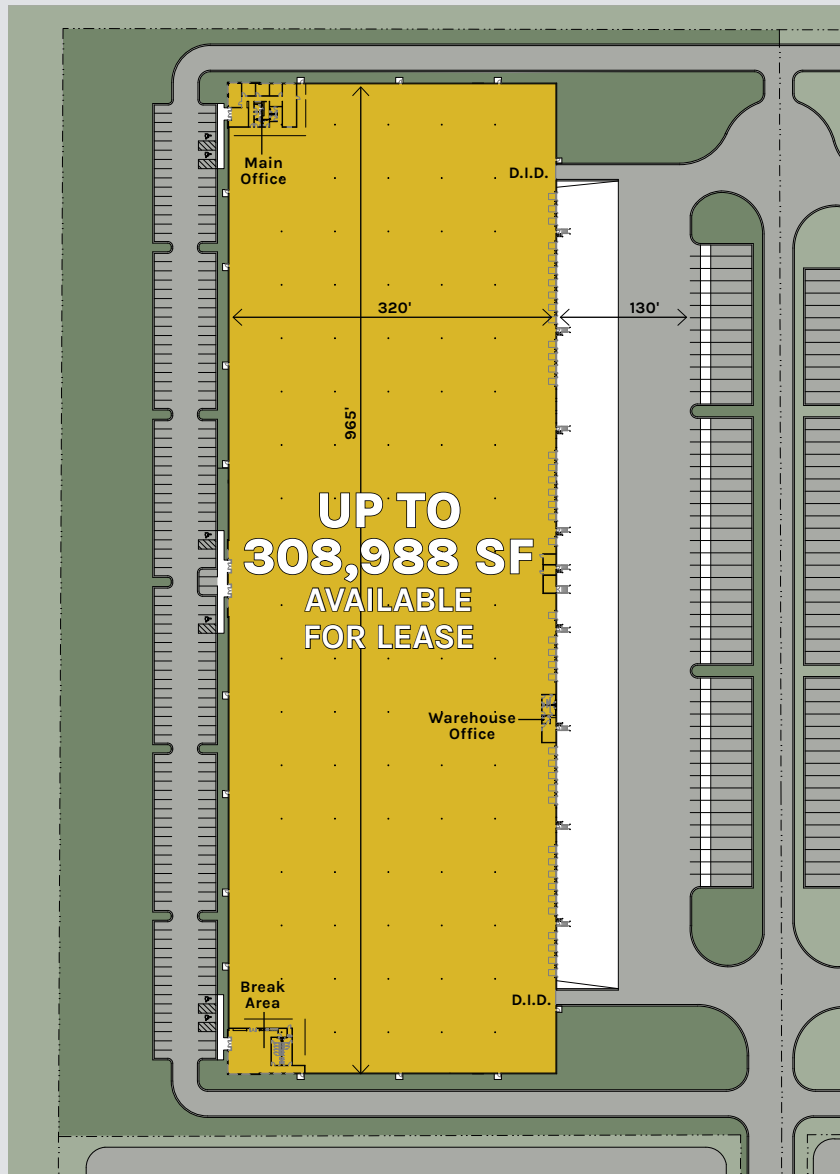

ARES
INDUSTRIAL
MANAGEMENT

355 LOGISTICS CENTER I

16342 W 163RD ST, LOCKPORT, IL 60441

308,988 Leasable SQ FT | Industrial Warehouse Facility

BUILDING HIGHLIGHTS

- **Available Space:** 308,988 SF (Divisible to Suit)
- **Office:** ±6,138 SF (Total)
- **Site Size:** 20.56 Acres
- **Year Built:** 2018
- **Clear Height:** 32'
- **Column Spacing:** 52' x 50' with 60' Speed Bays
- **Loading:** 41 Exterior Docks; 2 DID
- **Trailer Parking:** 50 Stalls
- **Car Parking:** 192 Stalls
- **Power:** 3,000a/480v 3p 4w Heavy
- **Sprinkler:** ESFR

**ARES
INDUSTRIAL
MANAGEMENT**

355 LOGISTICS CENTER I

16342 W 163RD ST, LOCKPORT, IL 60441

308,988 Leasable SQ FT | Industrial Warehouse Facility

JASON WEST, SIOR
Executive Vice Chairman
857-518-3210
jason.west@cushwake.com

308,988 Leasable SQ FT | Industrial Warehouse Facility

Northwest Main Office: ±2,672 SF

Warehouse Break Area: ±2,808 SF

Warehouse Office: ±658 SF

JASON WEST, SIOR
Executive Vice Chairman
857-518-3210
jason.west@cushwake.com