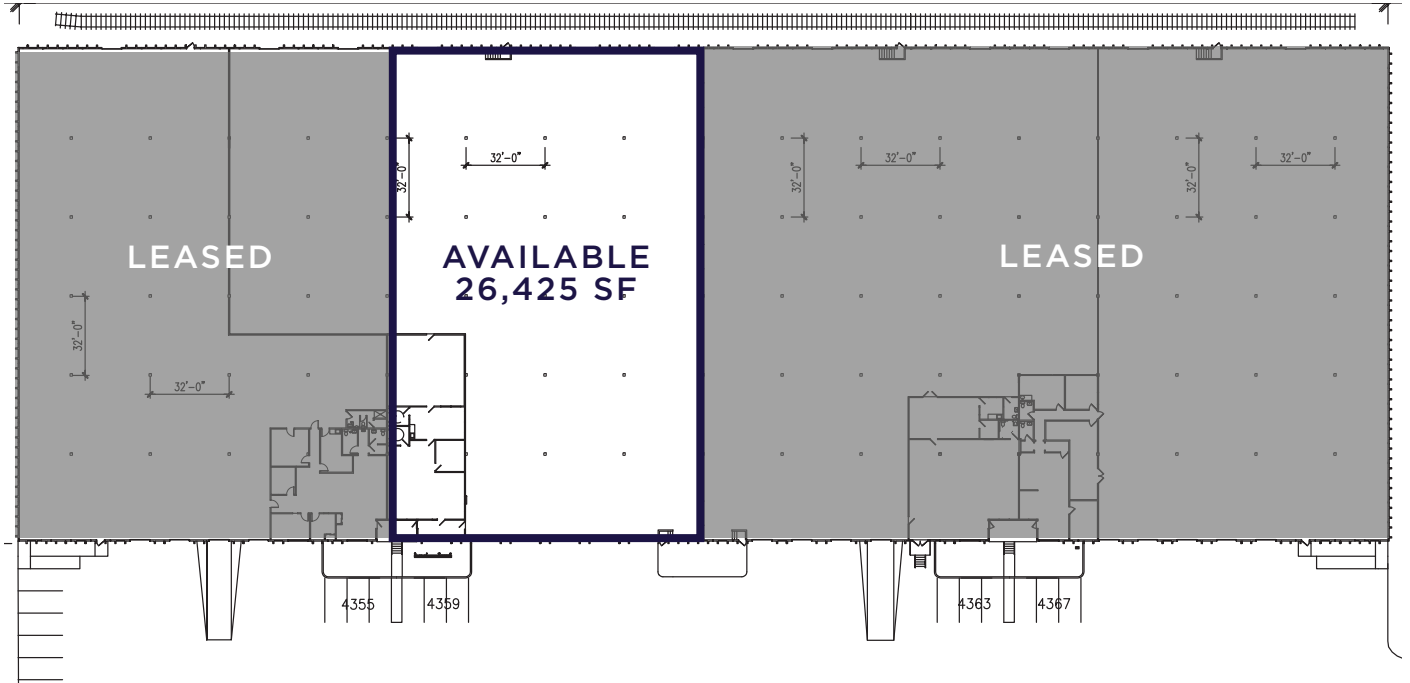

SITE PLAN

FOR LEASE
4359 GREEN ASH DRIVE
EARTH CITY, MO 63045

AERIAL