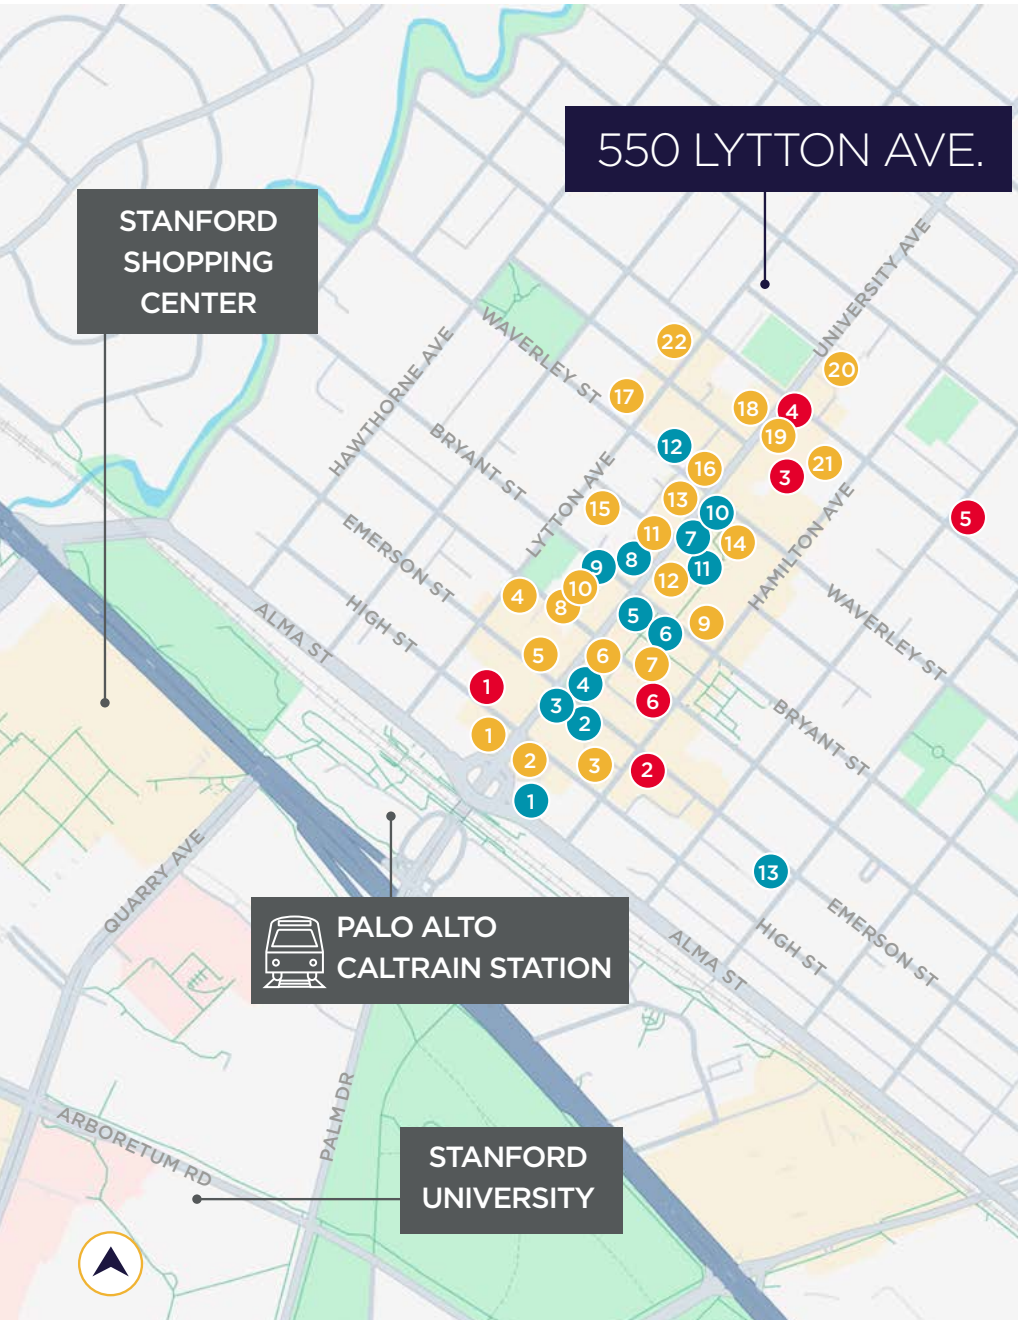

On-site Parking, Including 2 Reserved Underground
Parking Stalls and 2 Unreserved Surface Level
Parking Stalls

LED: 11/30/31 | Shorter Sublease Term Available

Available Now

COLIN FEICHTMEIR
+1 408 615 3443
colin.feichtmeir@cushwake.com
Lic #01298061

FLOOR PLAN

±2,892 SF

Third Floor Plan

COLIN FEICHTMEIR
+1 408 615 3443
colin.feichtmeir@cushwake.com
Lic #01298061

RESTAURANTS & BARS

- 1 New York New York Sandwiches
- 2 Arya Steakhouse
- 3 Mendocino Farms
- 4 Bird Dog
- 5 Rangoon Ruby Cuisine
- 6 Pizza My Heart
- 7 Nola
- 8 Oren's Hummus
- 9 Ramen Nagi
- 10 Local Union 271
- 11 JOYA Restaurant & Lounge
- 12 Lima Ruby Peruvian
- 13 Crepevine Restaurants
- 14 Killiney Kopitiam
- 15 Kanpai
- 16 YAYOI Palo Alto
- 17 Ike's Love & Sandwiches
- 18 Rooh
- 19 President's Terrace
- 20 Tamarine
- 21 Il Fornaio
- 22 Sancho's Taqueria

SHOPPING

- 1 Patagonia
- 2 Bell's Books
- 3 West Elm
- 4 Vans
- 5 Keen Garage
- 6 Blue Bin Vintage
- 7 Apple
- 8 Brandy Melville
- 9 RH Palo Alto
- 10 Letter Perfect
- 11 CVS
- 12 Michaela's Flower Shop
- 13 Whole Foods Market

HOTELS

- 1 Hotel Keen
- 2 Nobu Hotel
- 3 el Prado Hotel
- 4 Graduate Palo Alto
- 5 Cowper Inn
- 6 The Cardinal Hotel

AREA AMENITIES