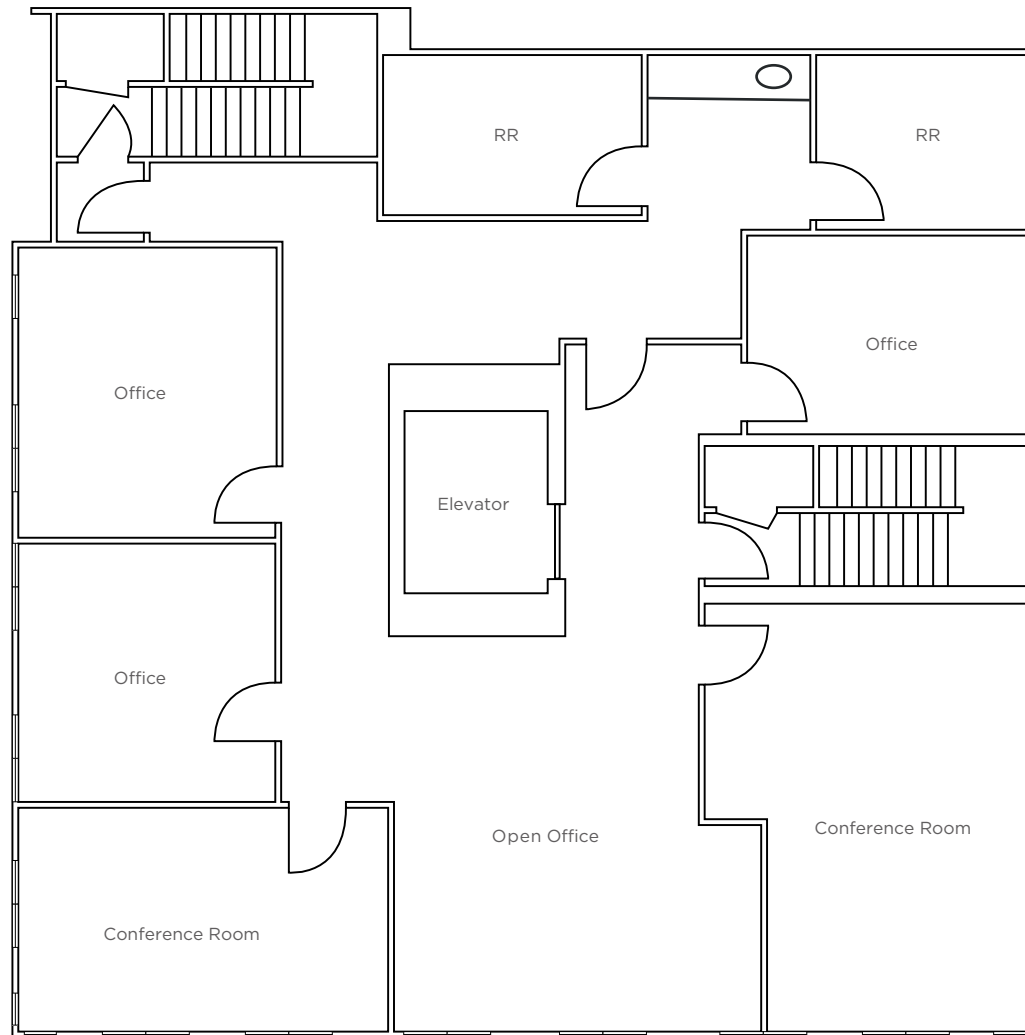

550 LYTTON AVE. | PALO ALTO, CA

PROPERTY HIGHLIGHTS

Full Floor ±2,892 SF Office
Space Available for Sublease.

Full Third Floor

Class A Improvements

Great Glass Line with Abundant Natural Light

Floor Plan Has a Mix of Offices, Conference Rooms, and
Open Office Area

FLOOR PLAN

±2,892 SF

Third Floor Plan

COLIN FEICHTMEIR
+1 408 615 3443
colin.feichtmeir@cushwake.com
Lic #01298061

RESTAURANTS & BARS

- 1 New York New York Sandwiches
- 2 Arya Steakhouse
- 3 Mendocino Farms
- 4 Bird Dog
- 5 Rangoon Ruby Cuisine
- 6 Pizza My Heart
- 7 Nola
- 8 Oren's Hummus
- 9 Ramen Nagi
- 10 Local Union 271
- 11 JOYA Restaurant & Lounge
- 12 Lima Ruby Peruvian
- 13 Crepevine Restaurants
- 14 Killiney Kopitiam
- 15 Kanpai
- 16 YAYOI Palo Alto
- 17 Ike's Love & Sandwiches
- 18 Rooh
- 19 President's Terrace
- 20 Tamarine
- 21 Il Fornaio
- 22 Sancho's Taqueria