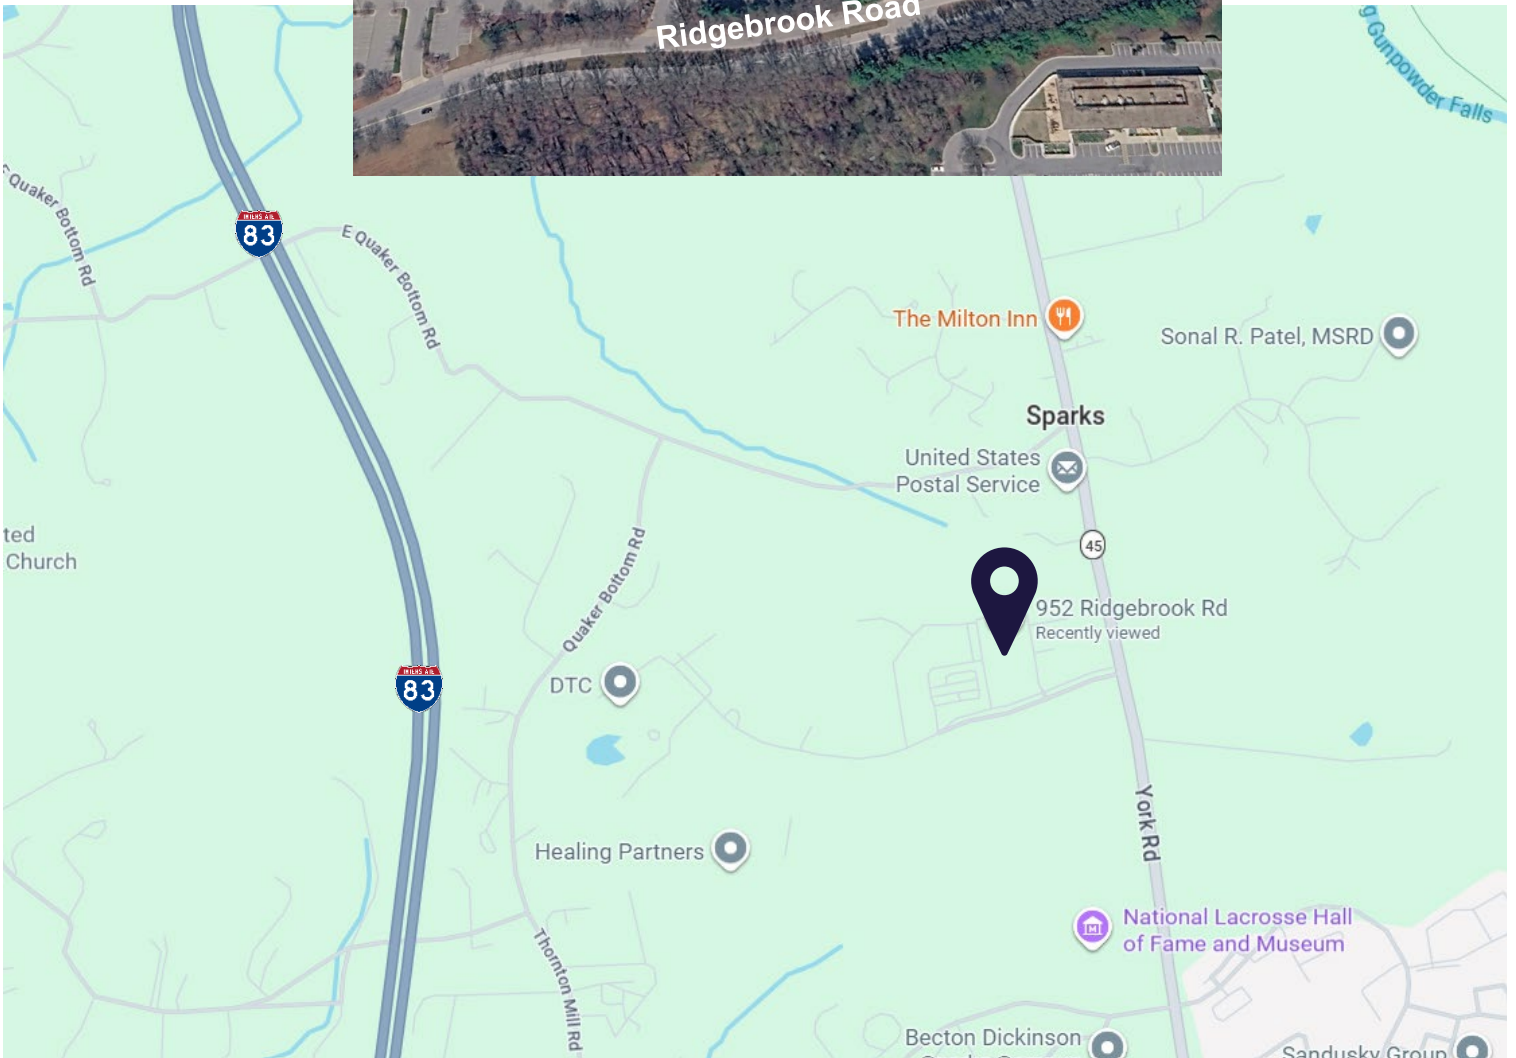

Hallway

FOR LEASE

952 Ridgebrook Road

Sparks, Maryland

Stuart Rienhoff
Senior Director
+1 410 382 8430
stuart.rienhoff@cushwake.com

One East Pratt Street, Ste. 700
Baltimore, MD 21202
phone: +1 410 752 4285
cushmanwakefield.com