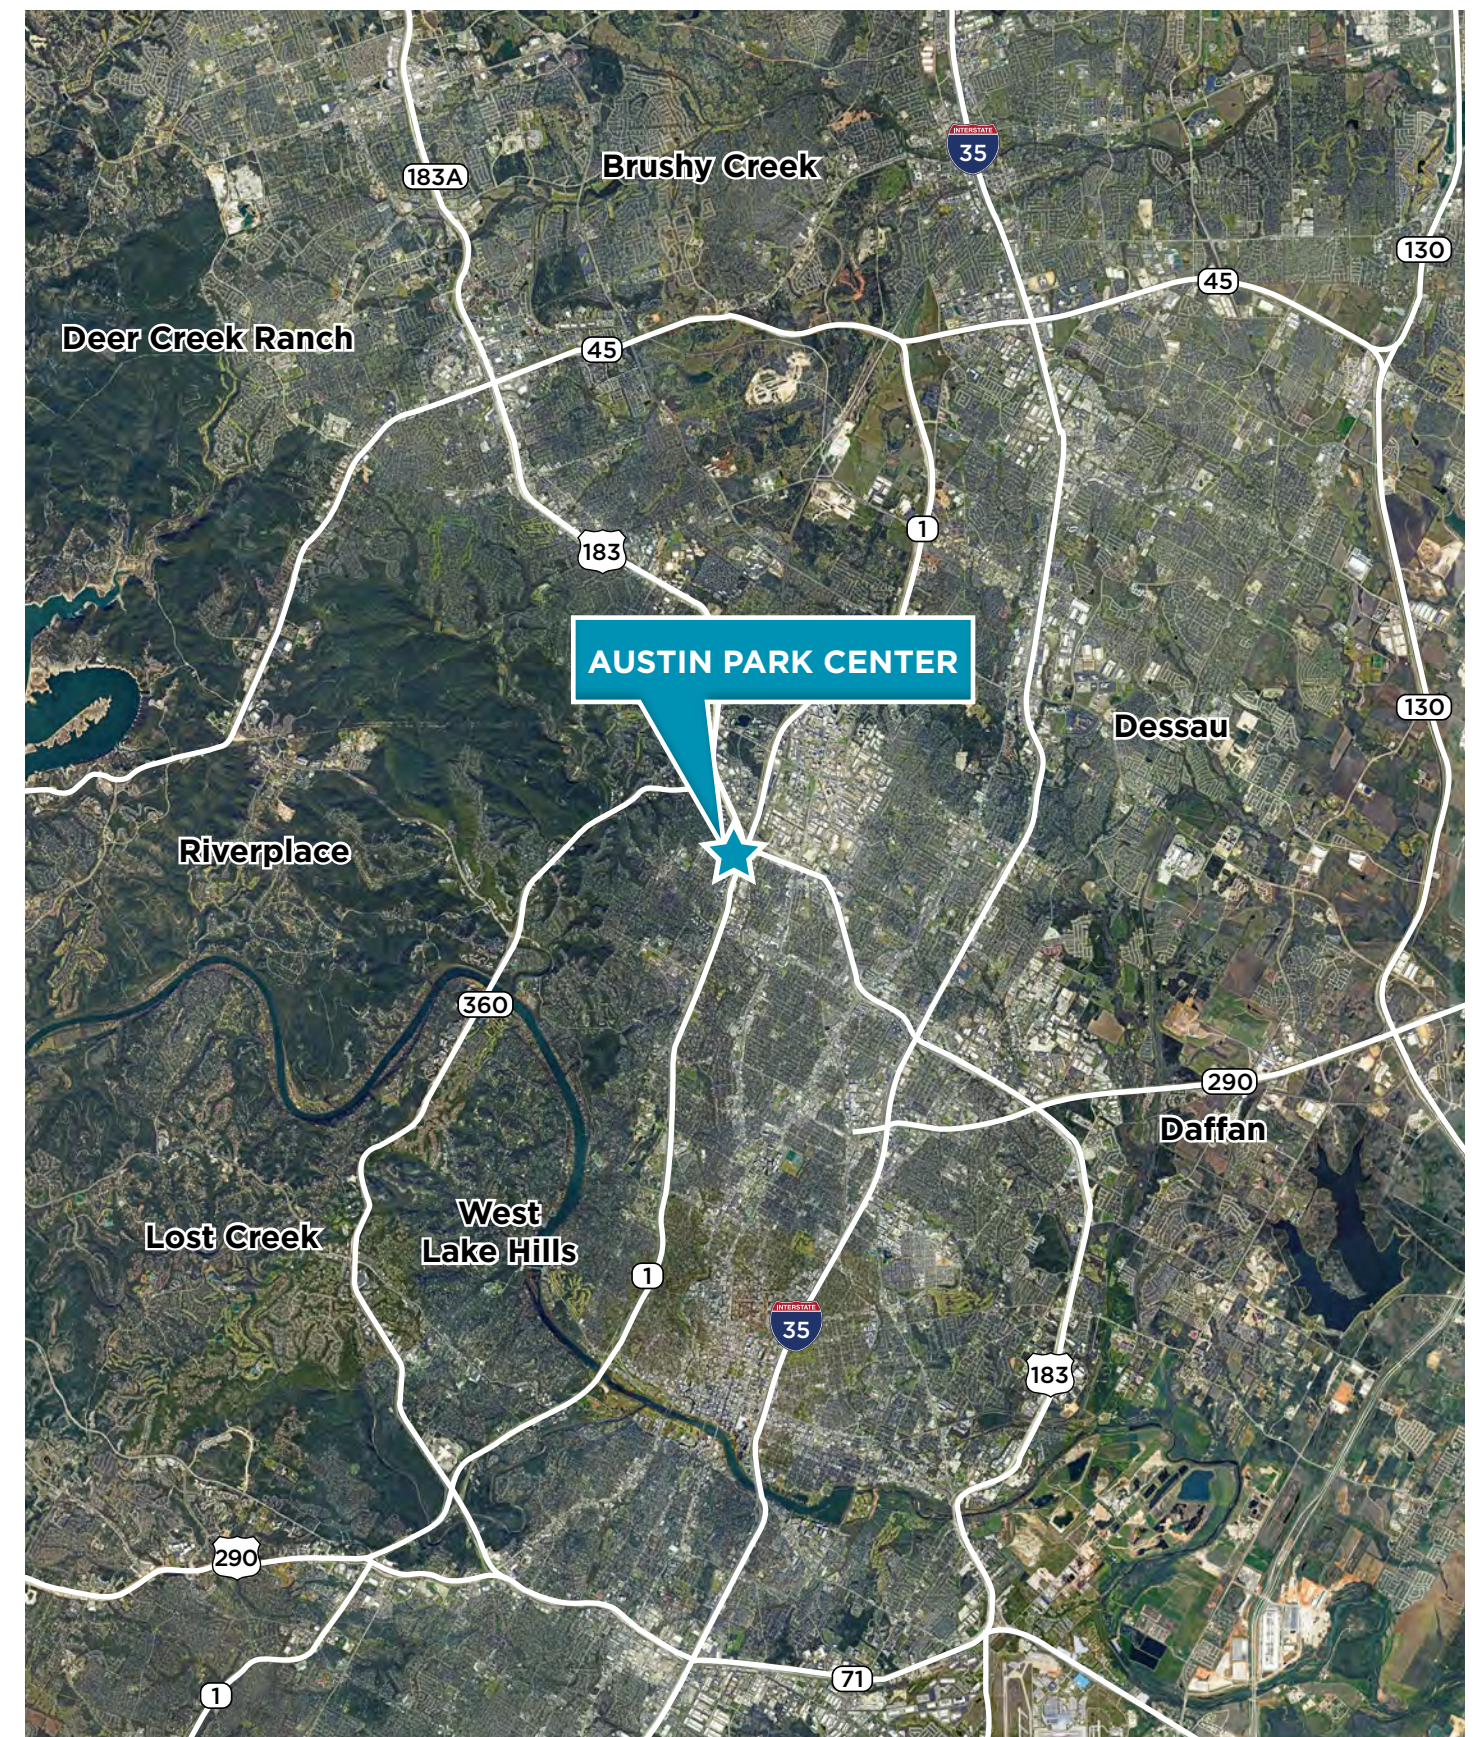

Area Amenities

- Easy ingress/egress to MoPac and Hwy. 183
- Minutes from the Arboretum, The Domain, and numerous other amenities
- Located near many major retail corridors such as Anderson Lane, Burnet Rd., Lamar Blvd., and Far West Blvd.

LOCATION MAP

INTERIOR PHOTOS

APPROXIMATELY 3,100 RSF

SUITE 200

AERIAL MAP

- Arboretum**
- | | |
|-------------------------|-----------------------------|
| Amy's Ice Cream | Jason's Deli |
| Blue Baker | Juliet Italian Kitchen |
| Bluefin Sushi & Ramen | La Madeleine |
| Bulevar Mexican Kitchen | Manuel's |
| CAVA | McDonald's |
| Cheesecake Factory | Modern Market Eatery |
| Corner Bakery Cafe | Newk's Eatery |
| Eddie V's | P.F. Chang's |
| Estancia Churrascaria | Saltgrass Steakhouse |
| Fire Bowl Cafe | Starbucks |
| Five Guys Burgers | Sushi Japon & Hibachi Grill |
| HEB | Texadelphia |
| Hissy Fit | Trader Joe's |
| Honest Mary's | Trulucks |

- The Domain**
- | | | |
|--------------------------|---------------------------|-------------------|
| 77 Degrees | Jeni's Splendid Ice Cream | Tacodeli |
| California Pizza Kitchen | Jinya Ramen Bar | Taverna |
| Culinary Dropout | Maggiano's Little Italy | The Park |
| Cru Wine Bar | Mia Italian Tapas | The Rose Room |
| Doc B's Restaurant + Bar | North Italia | TopGolf |
| Dogwood | Perry's Steakhouse | True Food Kitchen |
| Fleming's Steakhouse | Plank Seafood Provisions | Velvet Taco |
| Flower Child | Punch Bowl Social | Whole Foods |
| Gloria's Latin Cuisine | Shake Shack | Wonder Bar |
| Hat Creek Burger Co. | Sprinkles Cupcakes | Yard House |
| IPIC Theater | Starbucks | |
| Jack & Ginger's | Subway | |

- Gateway Center**
- Baby Acapulco
 - Chuy's
 - Dave & Buster's
 - Iron Cactus
 - Marie Callender's
 - North by Northwest
 - Panera Bread
 - Regal Cinema Gateway
 - Starbucks
 - Sushi Sake
 - Taco Cabana
 - Whataburger
 - Whole Foods Market