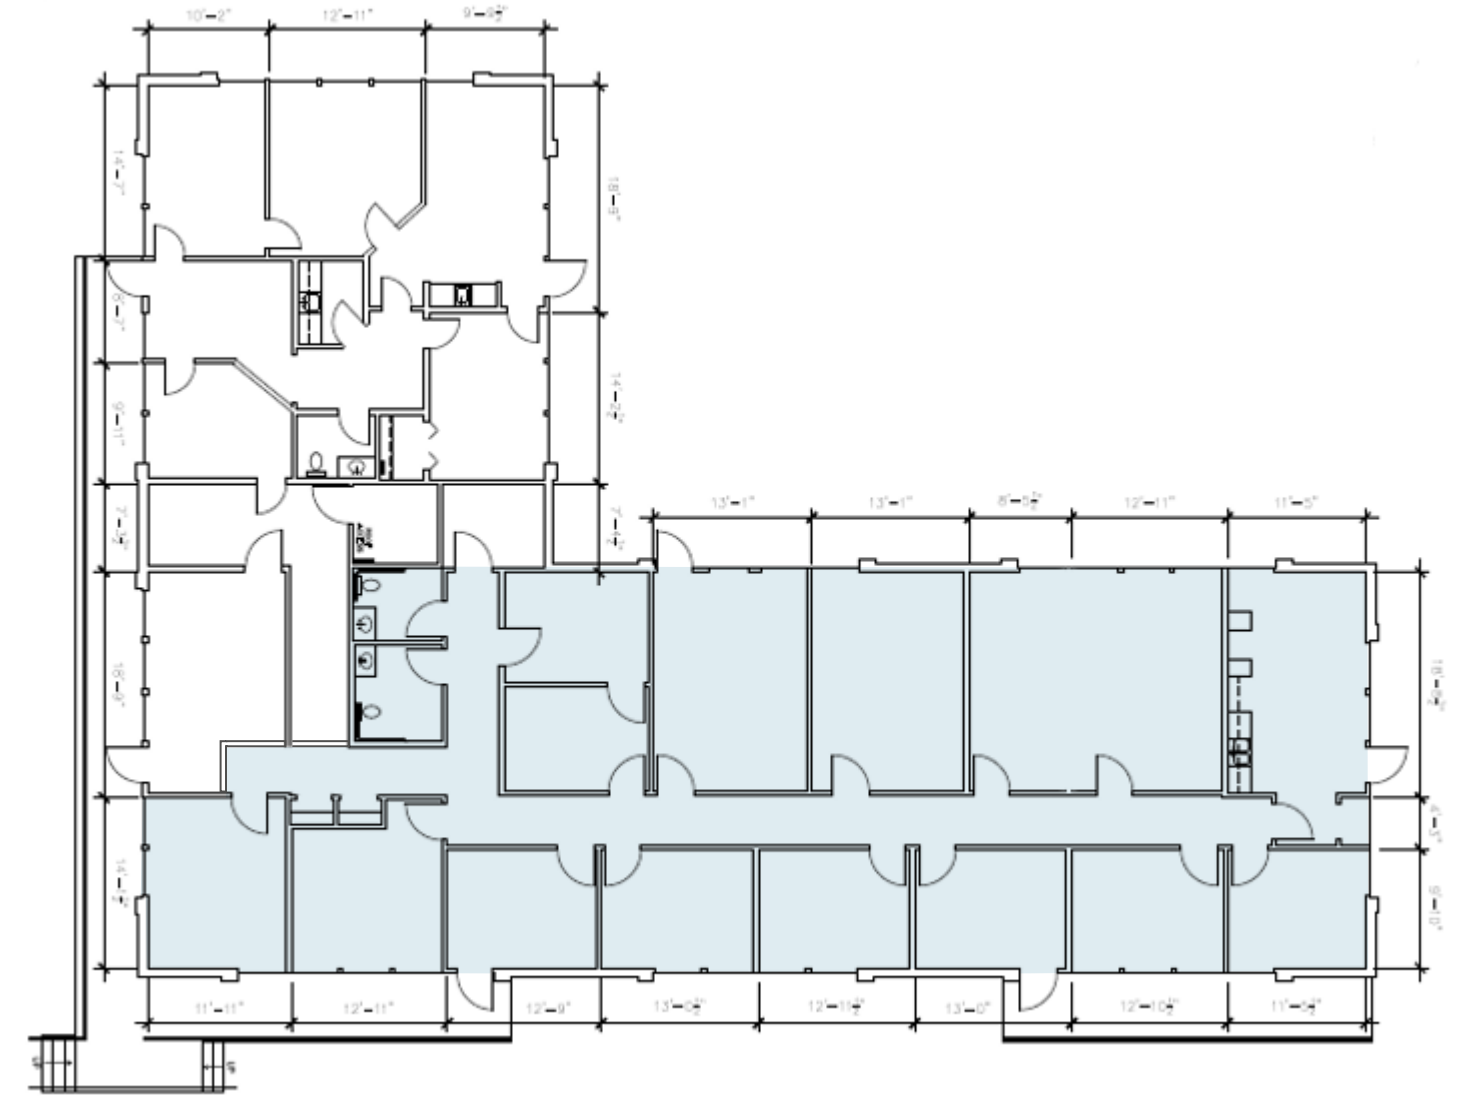

INTERIOR PHOTOS

APPROXIMATELY 3,100 RSF

SUITE 200