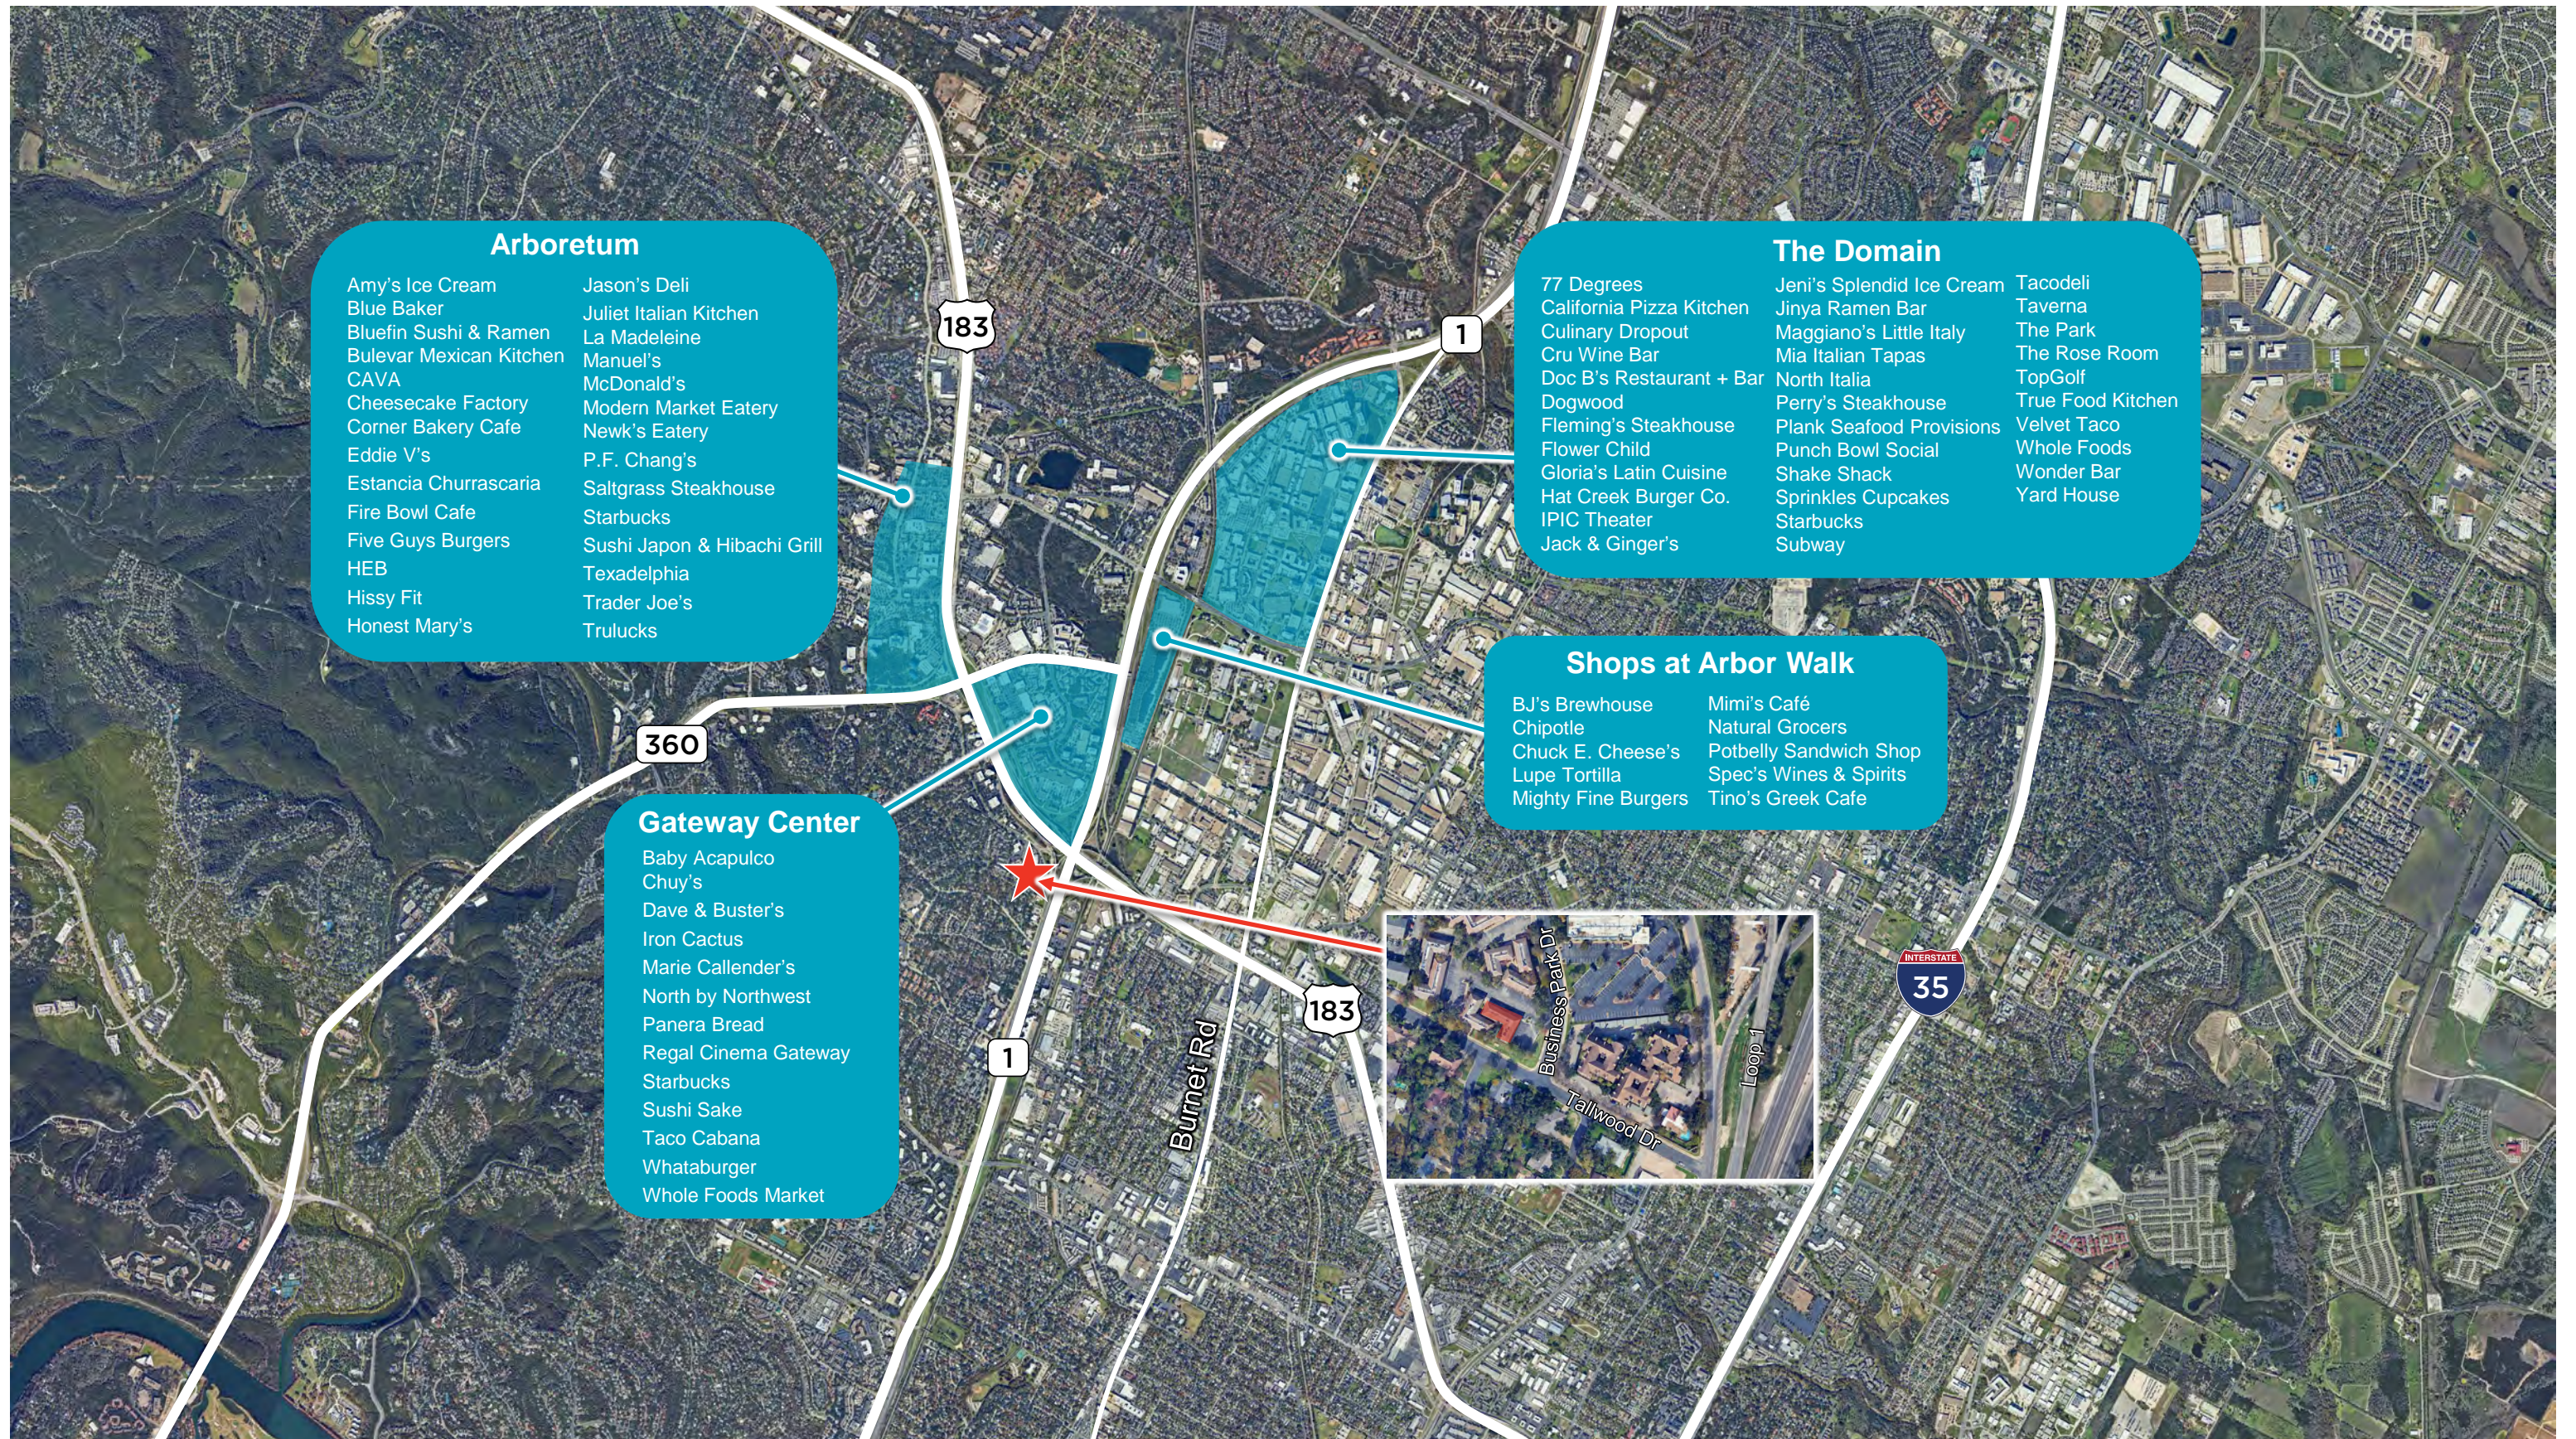

Area Amenities

- Easy ingress/egress to MoPac and Hwy. 183
- Minutes from the Arboretum, The Domain, and numerous other amenities
- Located near many major retail corridors such as Anderson Lane, Burnet Rd., Lamar Blvd., and Far West Blvd.

LOCATION MAP

INTERIOR PHOTOS

APPROXIMATELY 3,100 RSF

SUITE 200

AERIAL MAP

- Arboretum**
- | | |
|-------------------------|-----------------------------|
| Amy's Ice Cream | Jason's Deli |
| Blue Baker | Juliet Italian Kitchen |
| Bluefin Sushi & Ramen | La Madeleine |
| Bulevar Mexican Kitchen | Manuel's |
| CAVA | McDonald's |
| Cheesecake Factory | Modern Market Eatery |
| Corner Bakery Cafe | Newk's Eatery |
| Eddie V's | P.F. Chang's |
| Estancia Churrascaria | Saltgrass Steakhouse |
| Fire Bowl Cafe | Starbucks |
| Five Guys Burgers | Sushi Japon & Hibachi Grill |
| HEB | Texadelphia |
| Hissy Fit | Trader Joe's |
| Honest Mary's | Trulucks |

- The Domain**
- | | | |
|--------------------------|---------------------------|-------------------|
| 77 Degrees | Jeni's Splendid Ice Cream | Tacodeli |
| California Pizza Kitchen | Jinya Ramen Bar | Taverna |
| Culinary Dropout | Maggiano's Little Italy | The Park |
| Cru Wine Bar | Mia Italian Tapas | The Rose Room |
| Doc B's Restaurant + Bar | North Italia | TopGolf |
| Dogwood | Perry's Steakhouse | True Food Kitchen |
| Fleming's Steakhouse | Plank Seafood Provisions | Velvet Taco |
| Flower Child | Punch Bowl Social | Whole Foods |
| Gloria's Latin Cuisine | Shake Shack | Wonder Bar |
| Hat Creek Burger Co. | Sprinkles Cupcakes | Yard House |
| IPIC Theater | Starbucks | |
| Jack & Ginger's | Subway | |

- Gateway Center**
- Baby Acapulco
 - Chuy's
 - Dave & Buster's
 - Iron Cactus
 - Marie Callender's
 - North by Northwest
 - Panera Bread
 - Regal Cinema Gateway
 - Starbucks
 - Sushi Sake
 - Taco Cabana
 - Whataburger
 - Whole Foods Market