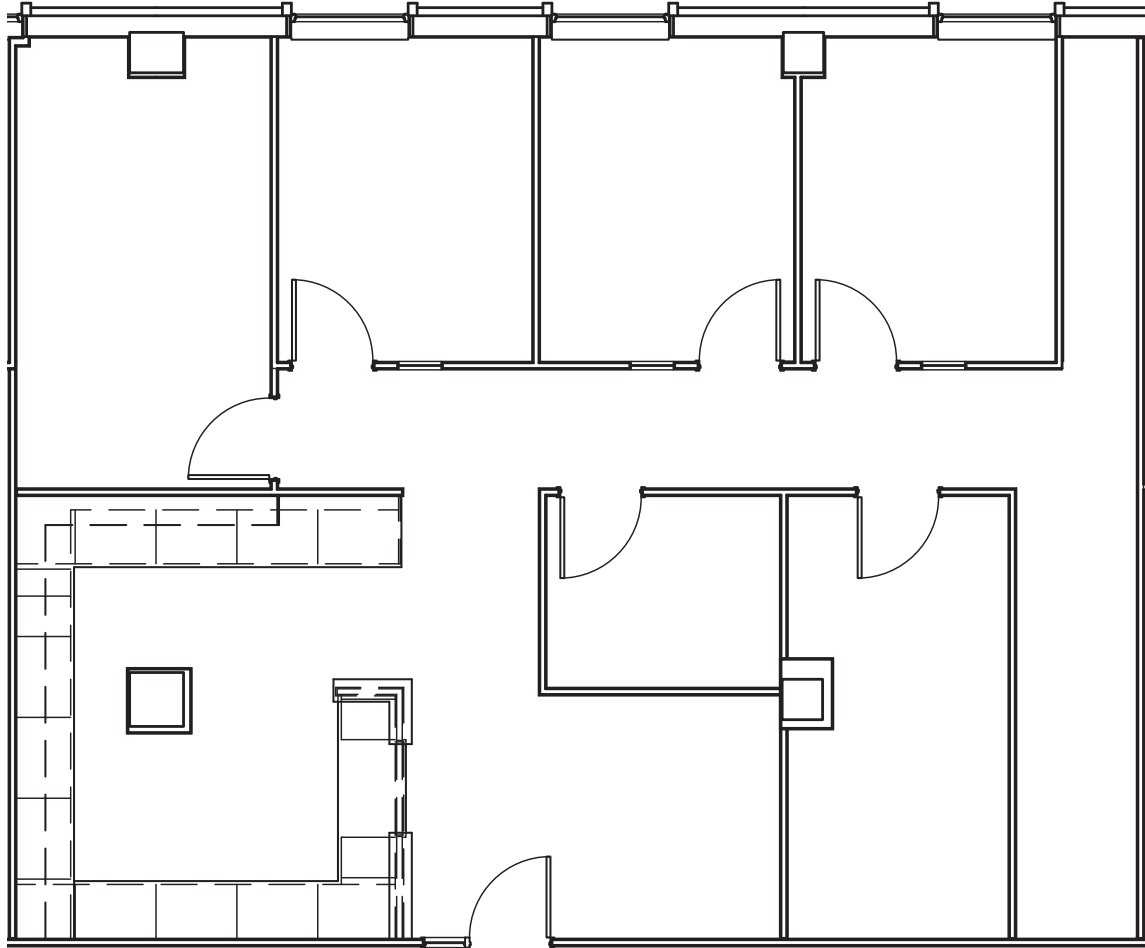

## Suite 635

1,661 RSF

For Leasing Information, Contact:

W. Ryan Stout

303.813.6448

ryan.stout@cushwake.com

Zachary T. Williams

303.813.6474