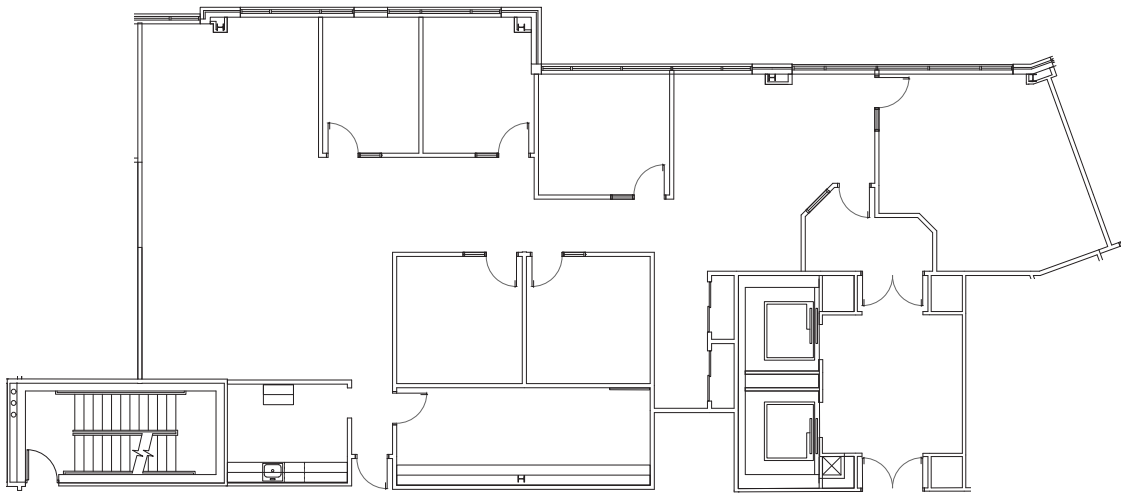

JEFFERSON CORPORATE CENTER

Suites 375
3,849 RSF

10901 WEST TOLLER DRIVE, LITTETON, CO, 80217

W. Ryan Stout
303.813.6448
ryan.stout@cushwake.com

Zachary T. Williams
303.813.6474
zach.williams@cushwake.com

Caitlin Ellenson
303.312.1914
caitlin.ellenson@cushwake.com