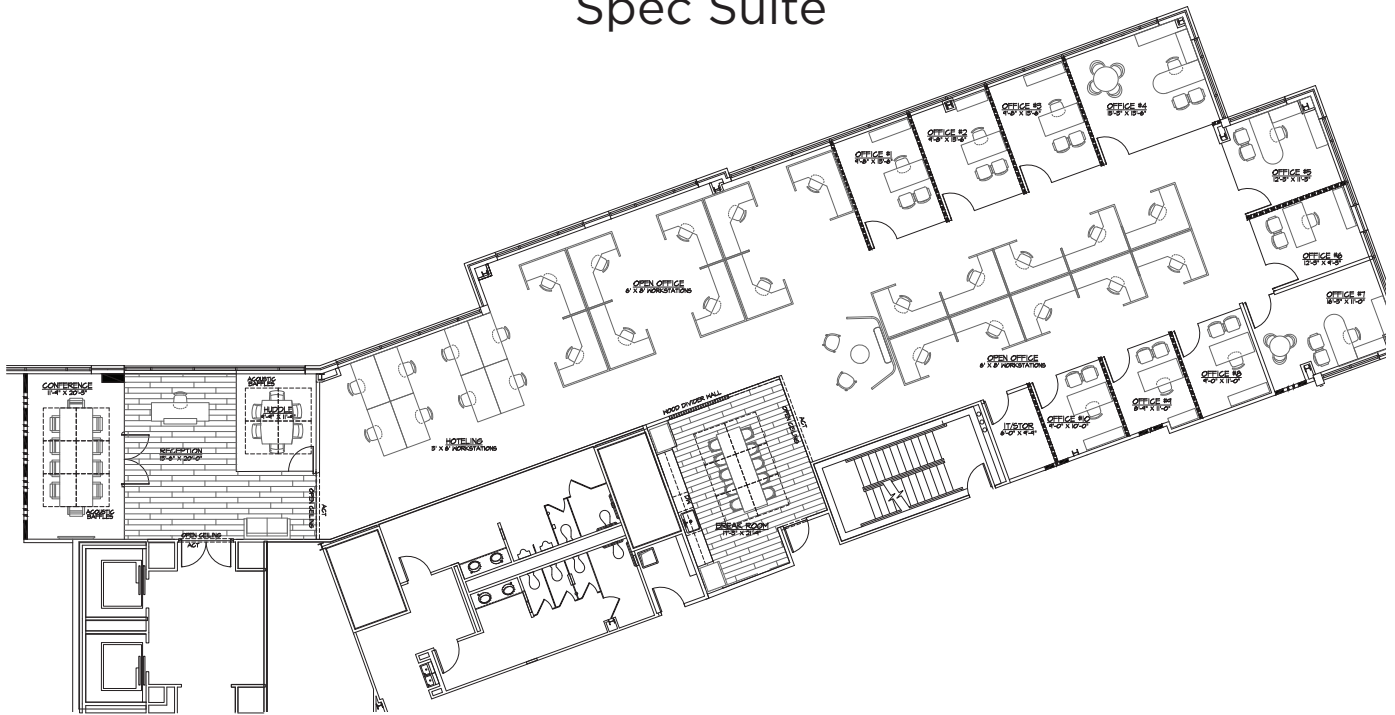

JEFFERSON CORPORATE CENTER

Suite 200
6,353 RSF
Spec Suite

10901 WEST TOLLER DRIVE, LITTLETON, CO 80217

W. Ryan Stout
303.813.6448
ryan.stout@cushwake.com

Zachary T. Williams
303.813.6474
zach.williams@cushwake.com