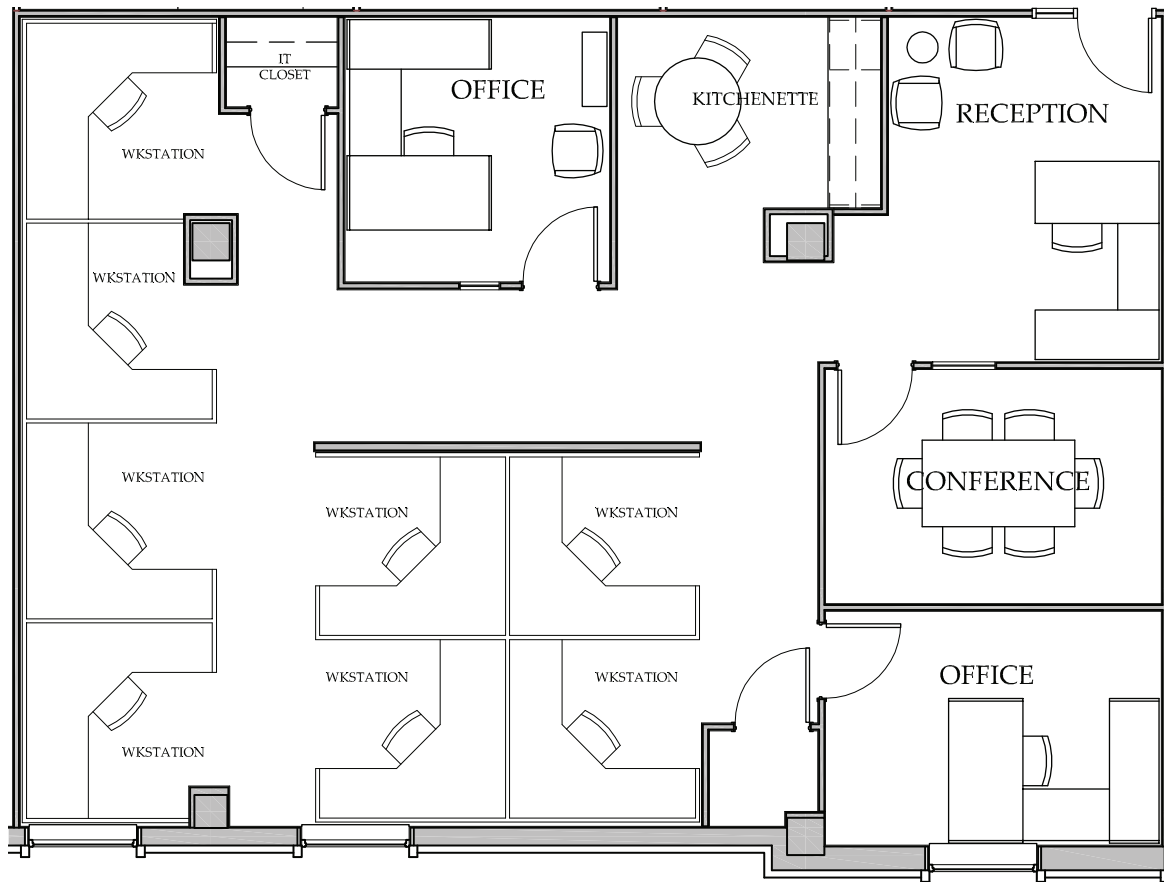

Suite 430

1,777 RSF

For Leasing Information, Contact:

W. Ryan Stout
303.813.6448
ryan.stout@cushwake.com

Zachary T. Williams
303.813.6474
zach.williams@cushwake.com

Caitlin I. Ellenson
303.312.1914
caitlin.ellenson@cushwake.com